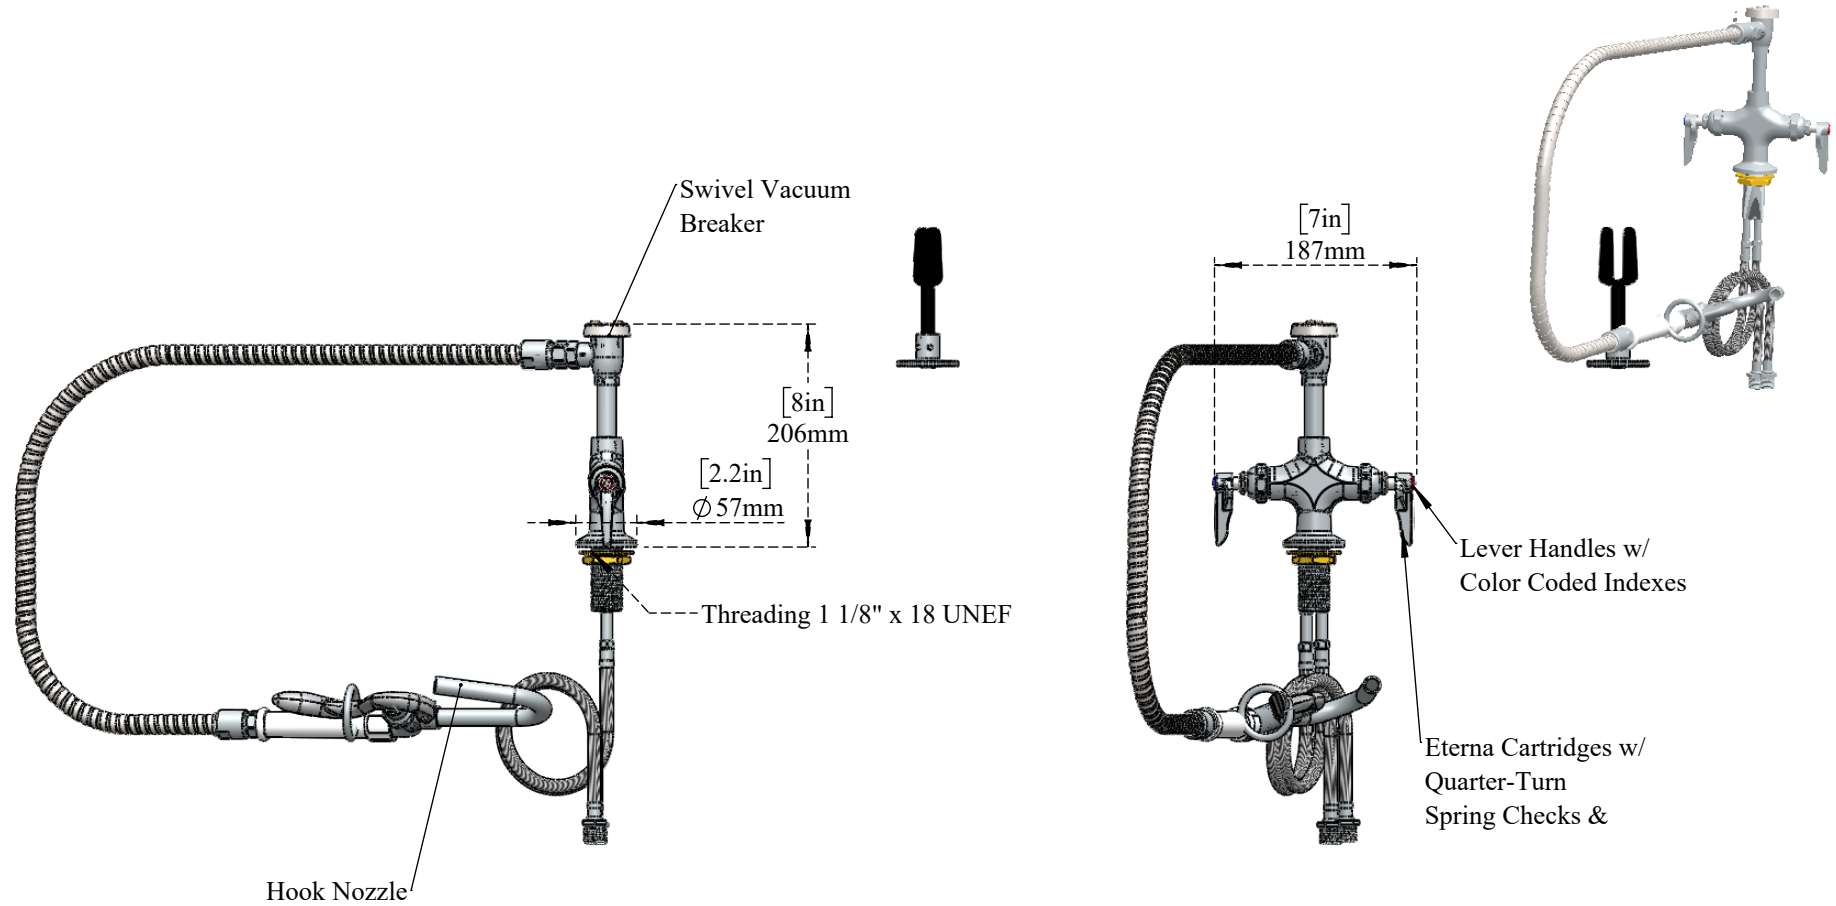

PART NO.-

C8555 Line Drawing

TITLE-

Single Hole Double Lever Deck Mount Pot Filler

All dimensions are in inches, mm (in bracket)

ALUIDS

Note:- Information provided for reference only.

* This document and the information thereon is the property of Krome Dispense Pvt Ltd. & its subsidiaries. Any reproduction in part or as a whole without the written permission of Krome Dispense Pvt Ltd. is prohibited.