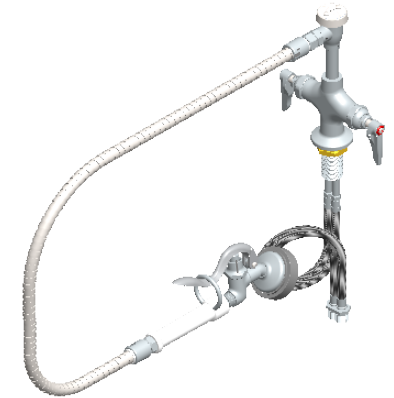

PART NO.-

C8595 Line Drawing

TITLE-

Single Hole Double Lever Deck Mount Utility Spray

ALUIDS

Note:- Information provided for reference only.

All dimensions are in mm, inches (in bracket)

* This document and the information thereon is the property of Krome Dispense Pvt Ltd. & its subsidiaries. Any reproduction in part or as a whole without the written permission of Krome Dispense Pvt Ltd. is prohibited.