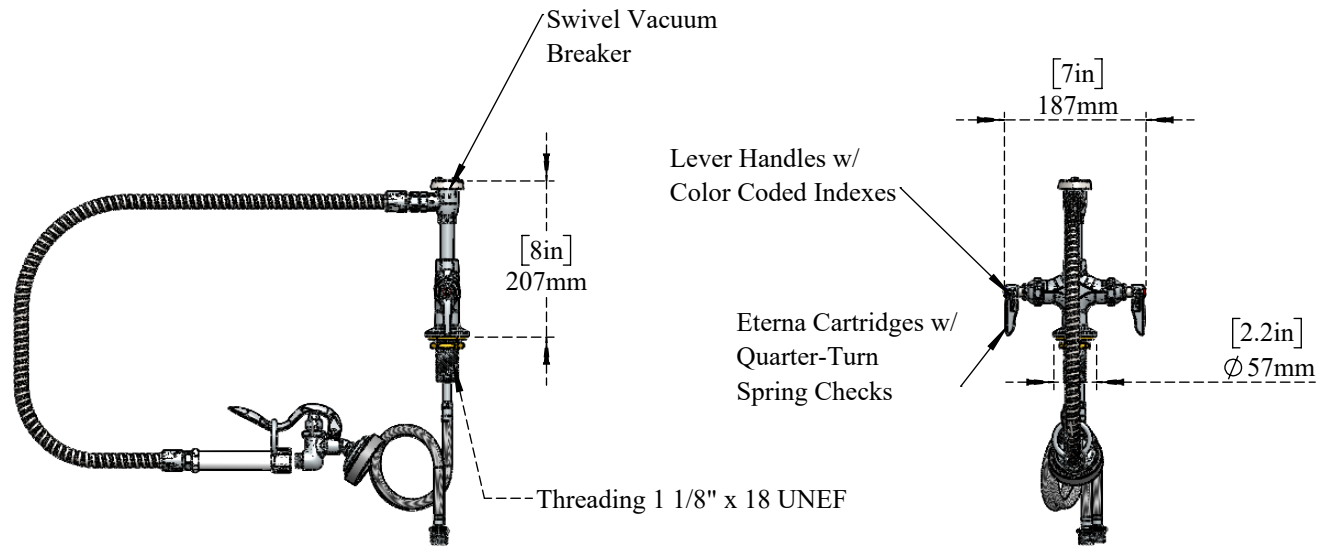

PART NO.-

C8595 Line Drawing

TITLE-

Single Hole Double Lever Deck Mount Utility Spray

ALUIDS

Note:- Information provided for reference only.

All dimensions are in mm, inches (in bracket)

* This document and the information thereon is the property of Krome Dispense Pvt Ltd. & its subsidiaries. Any reproduction in part or as a whole without the written permission of Krome Dispense Pvt Ltd. is prohibited.