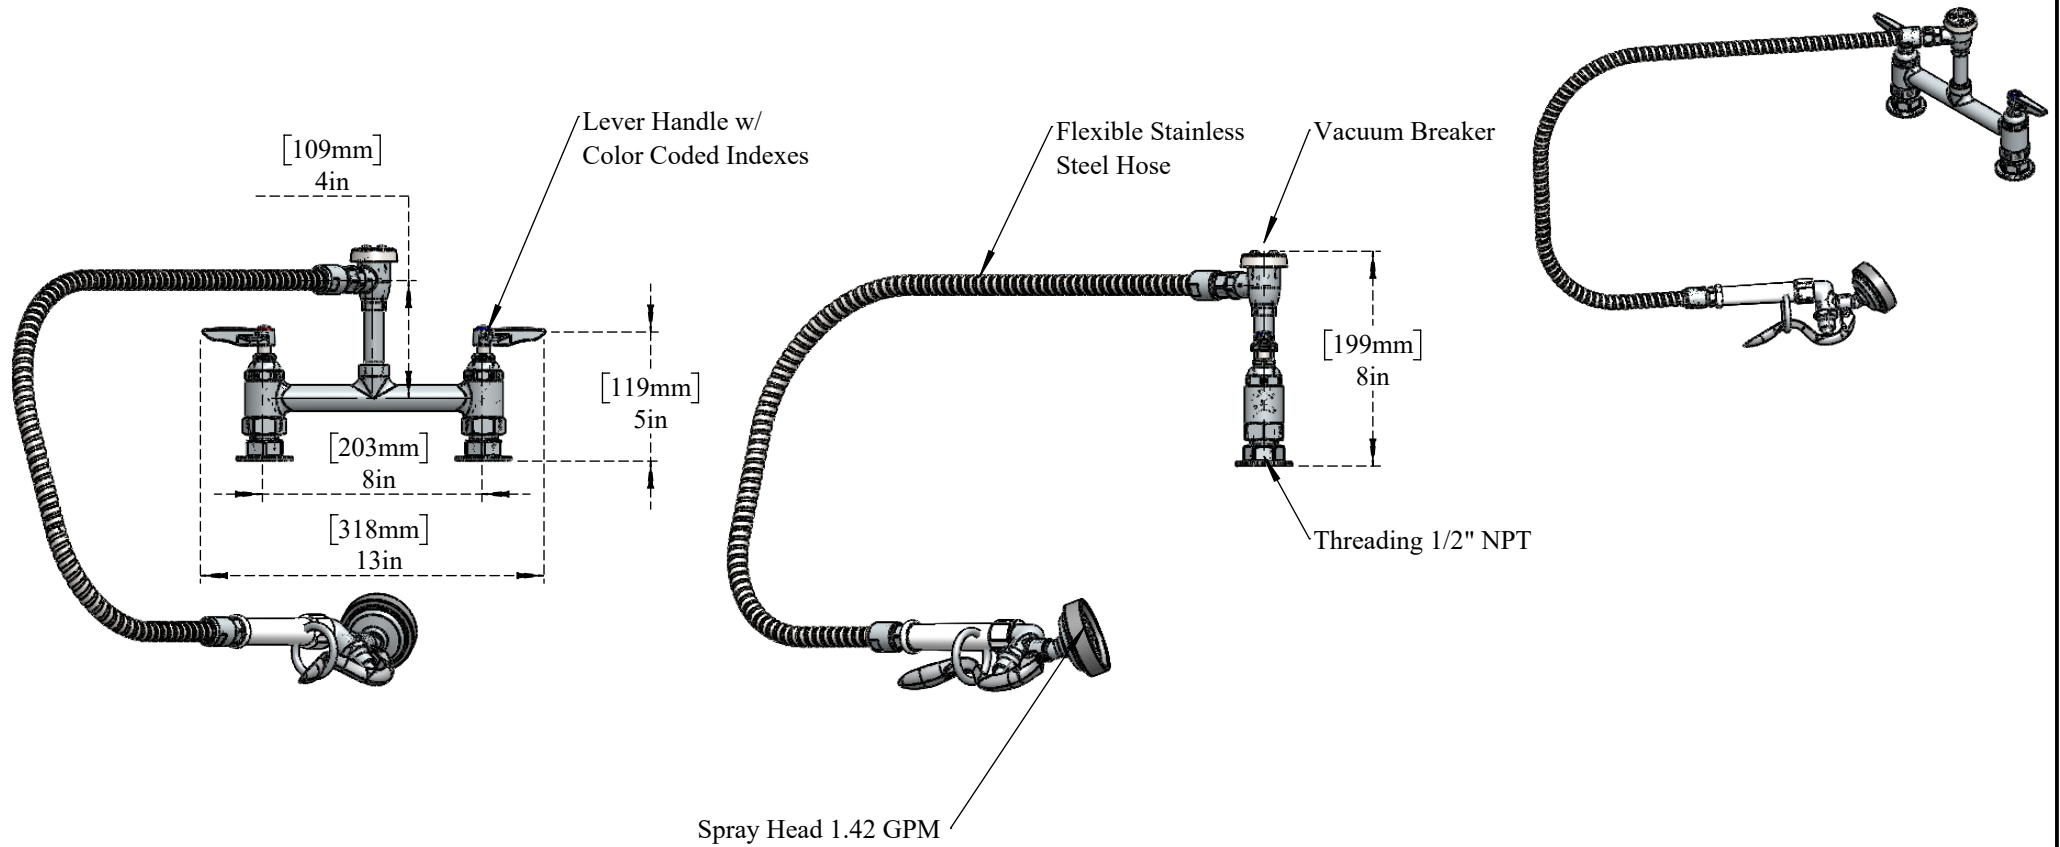

PART NO.-

C8596 Line Drawing

TITLE-

8" Center Deck Mount Utility SprayAluids

All dimensions are in mm, inches (in bracket)

ALUIDS

Note:- Information provided for reference only.

* This document and the information thereon is the property of Krome Dispense Pvt Ltd. &its subsidiaries. Any reproduction in part or as a whole without the written permission of Krome Dispense Pvt Ltd. is prohibited.