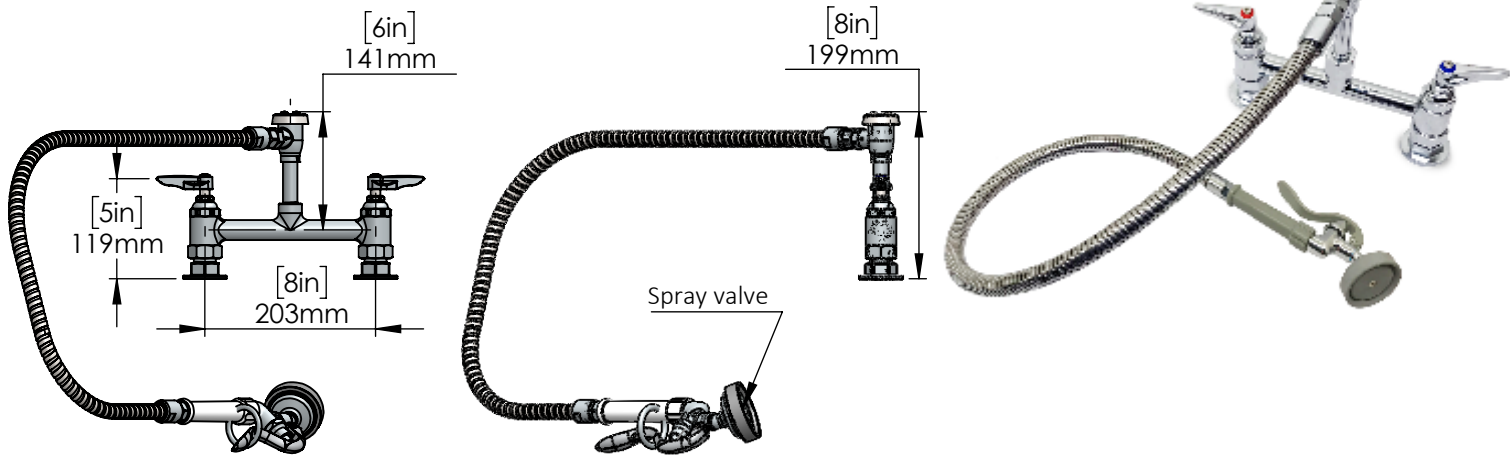

For Residential and Commercial Applications

Job Name _____
Job Location _____
Engineer _____
Approval _____

Contractor _____
Approval _____
Contractor's P.O. No. _____
Representative _____

Series: 8" Center Deck Mount Utility SprayAluids C8596

Features & Benefits:

- Utility spray faucet with Vacuum breaker
- Single hole Deck Mount Utility Spray
- Brass with chrome plating utility spray assembly
- Easy to clean and Saves your time

Product Compliance:

- California proposition 65

Performance Data:

- Pressure: 20 - 125 psi [1.38 - 8.62 bar]
- Temperature: 40° F - 140° F [4.44° C - 60° C]
- Spray Valve 1.42 GPM

Warranty: One Years (Limited)

Optional Cartridges With Checks

- Quarter-Turn Cerama w/ Check Valve
- Quarter-Turn Eterna w/ Spring Check (Standard)

Optional Handles:

- 4" Wrist Action
- Lever

NOTICE

The information contained herein is not intended to replace the full product installation and safety information available or the experience of a trained product installer. You are required to thoroughly read all installation instructions and product safety information before beginning the installation of this product.