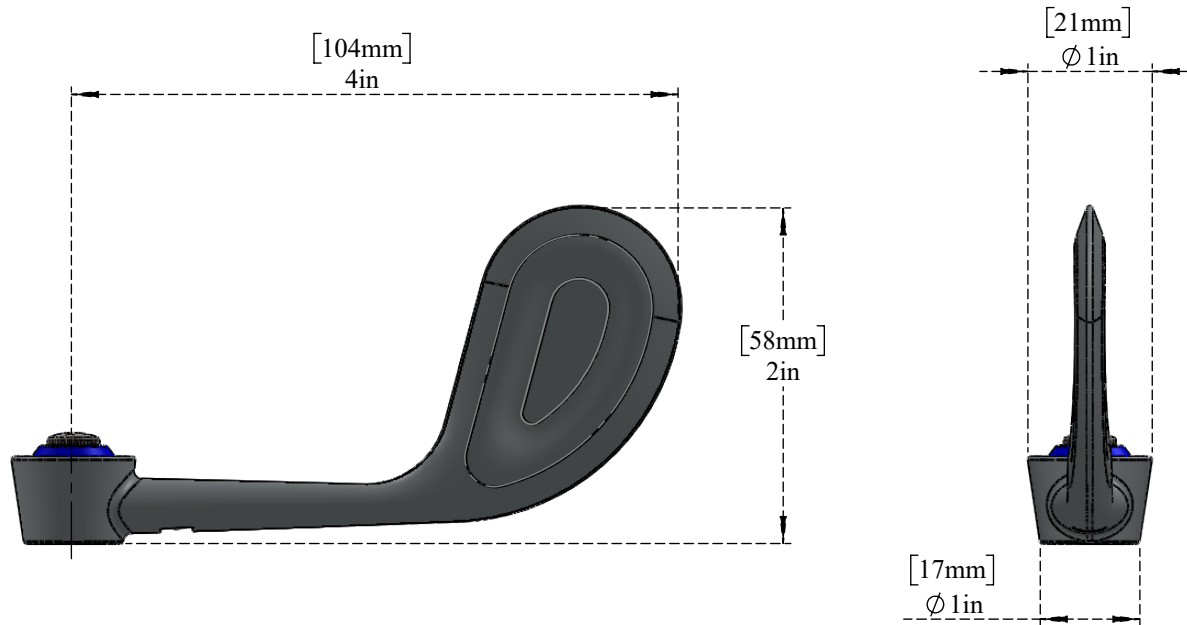

PART NO.- C9536

TITLE- Ceramic Cartridge With Wrist Handle, Index, Screw (COLD) Aluids

ALUIDS	Note:- Information provided for reference only.
* This document and the information thereon is the property of Krome Dispense Pvt Ltd. & its subsidiaries. Any reproduction in part or as a whole without the written permission of Krome Dispense Pvt Ltd. is prohibited.	

All dimensions are in inches, mm (in bracket)