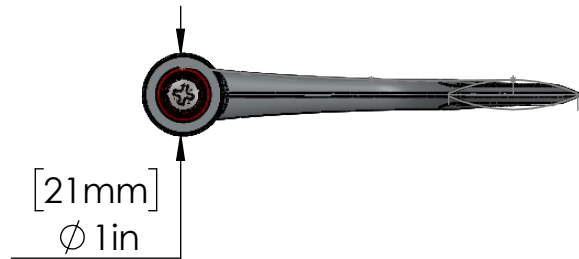

PART NO.-

C9537

TITLE-

Wrist Handle With HOT (RED) Index & Screw

ALUIDS

Note:- Information provided for reference only.

All dimensions are in inches, mm (in bracket)

* This document and the information thereon is the property of Krome Dispense Pvt Ltd. & its subsidiaries. Any reproduction in part or as a whole without the written permission of Krome Dispense Pvt Ltd. is prohibited.