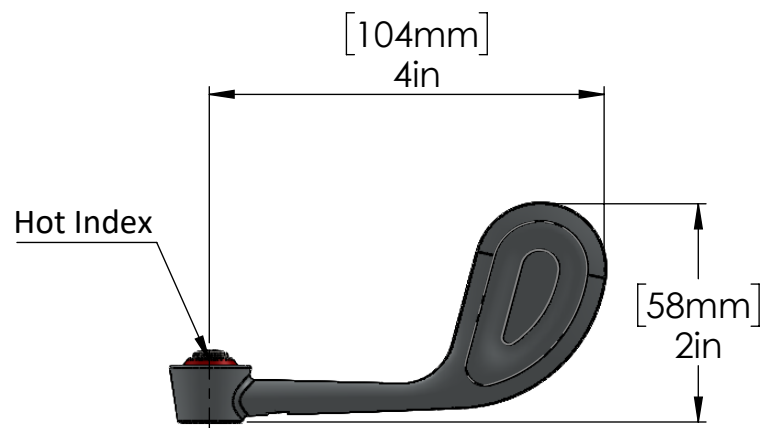

PART NO.-

C9537

TITLE-

Wrist Handle With HOT (RED) Index & Screw

ALUIDS

Note:- Information provided for reference only.

All dimensions are in inches, mm (in bracket)

* This document and the information thereon is the property of Krome Dispense Pvt Ltd. & its subsidiaries. Any reproduction in part or as a whole without the written permission of Krome Dispense Pvt Ltd. is prohibited.