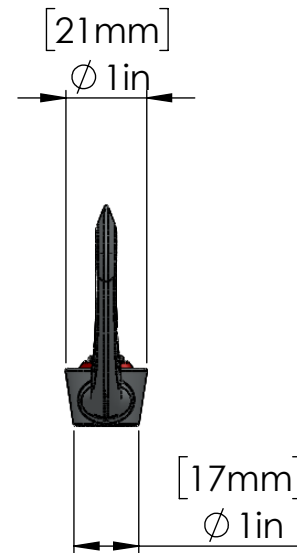

PART NO.-

C9537

TITLE-

Wrist Handle With HOT (RED) Index & Screw

ALUIDS

Note:- Information provided for reference only.

All dimensions are in inches, mm (in bracket)

* This document and the information thereon is the property of Krome Dispense Pvt Ltd. & its subsidiaries. Any reproduction in part or as a whole without the written permission of Krome Dispense Pvt Ltd. is prohibited.