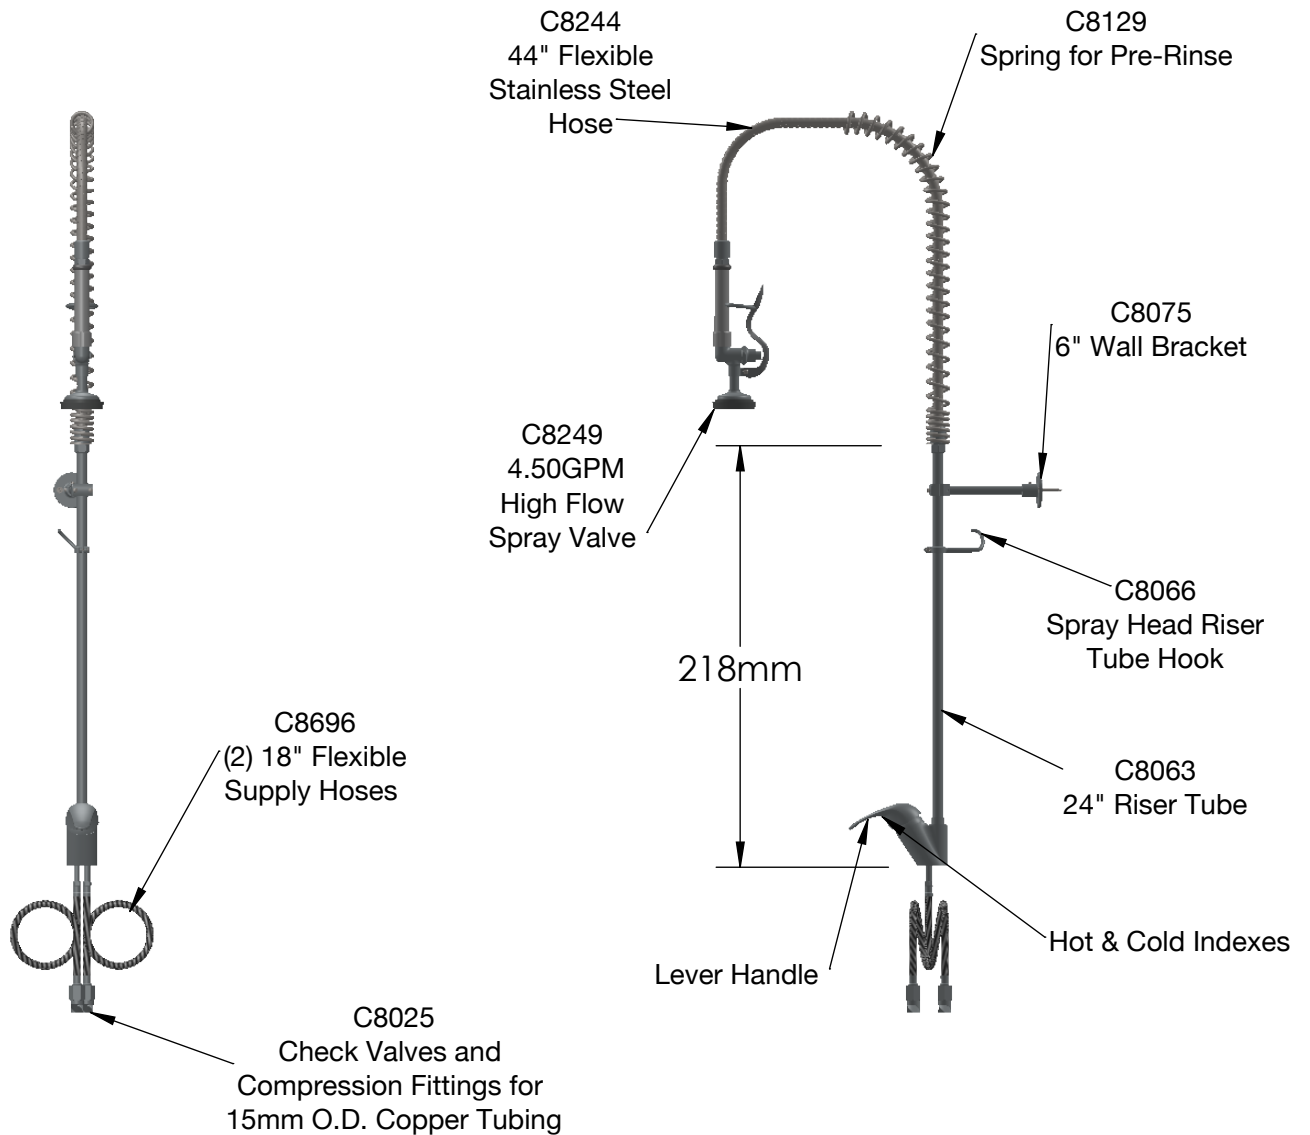

- Single Lever Deck Mount Faucet with 24" Riser Tube
- 44" Flexible Stainless Steel Hose
- 4.50 GPM High Flow Spray Valve
- 6" Wall Bracket
- 18" Flexible Steel Supply Hoses

C8219

Polished Chrome

Option Available:-

Part No	Part Name
C8219	Single Lever Deck Mount Faucet with High Flow Spray Valve

Specifications:-

Copyright © 2017 Krome USA Inc. All Rights Reserved