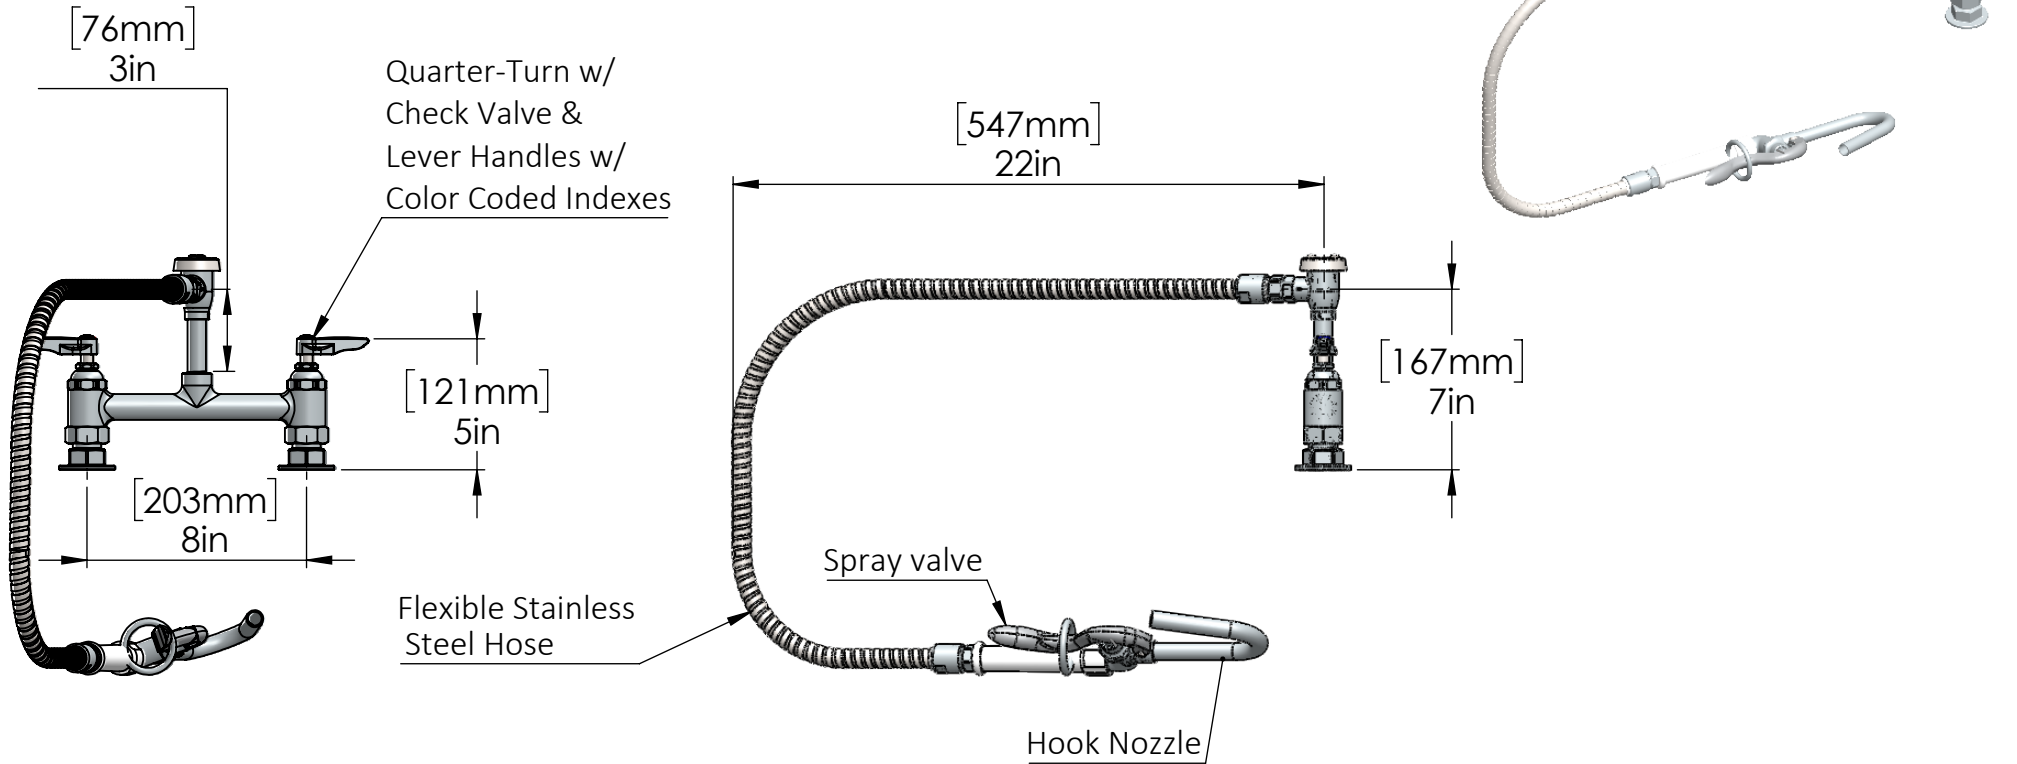

PART NO.-

C8556

TITLE-

8" Center Deck Mount Pot Filler

All dimensions are in inches, mm (in bracket)

ALUIDS

Note:- Information provided for reference only.

* This document and the information thereon is the property of Krome Dispense Pvt Ltd. & its subsidiaries. Any reproduction in part or as a whole without the written permission of Krome Dispense Pvt Ltd. is prohibited.