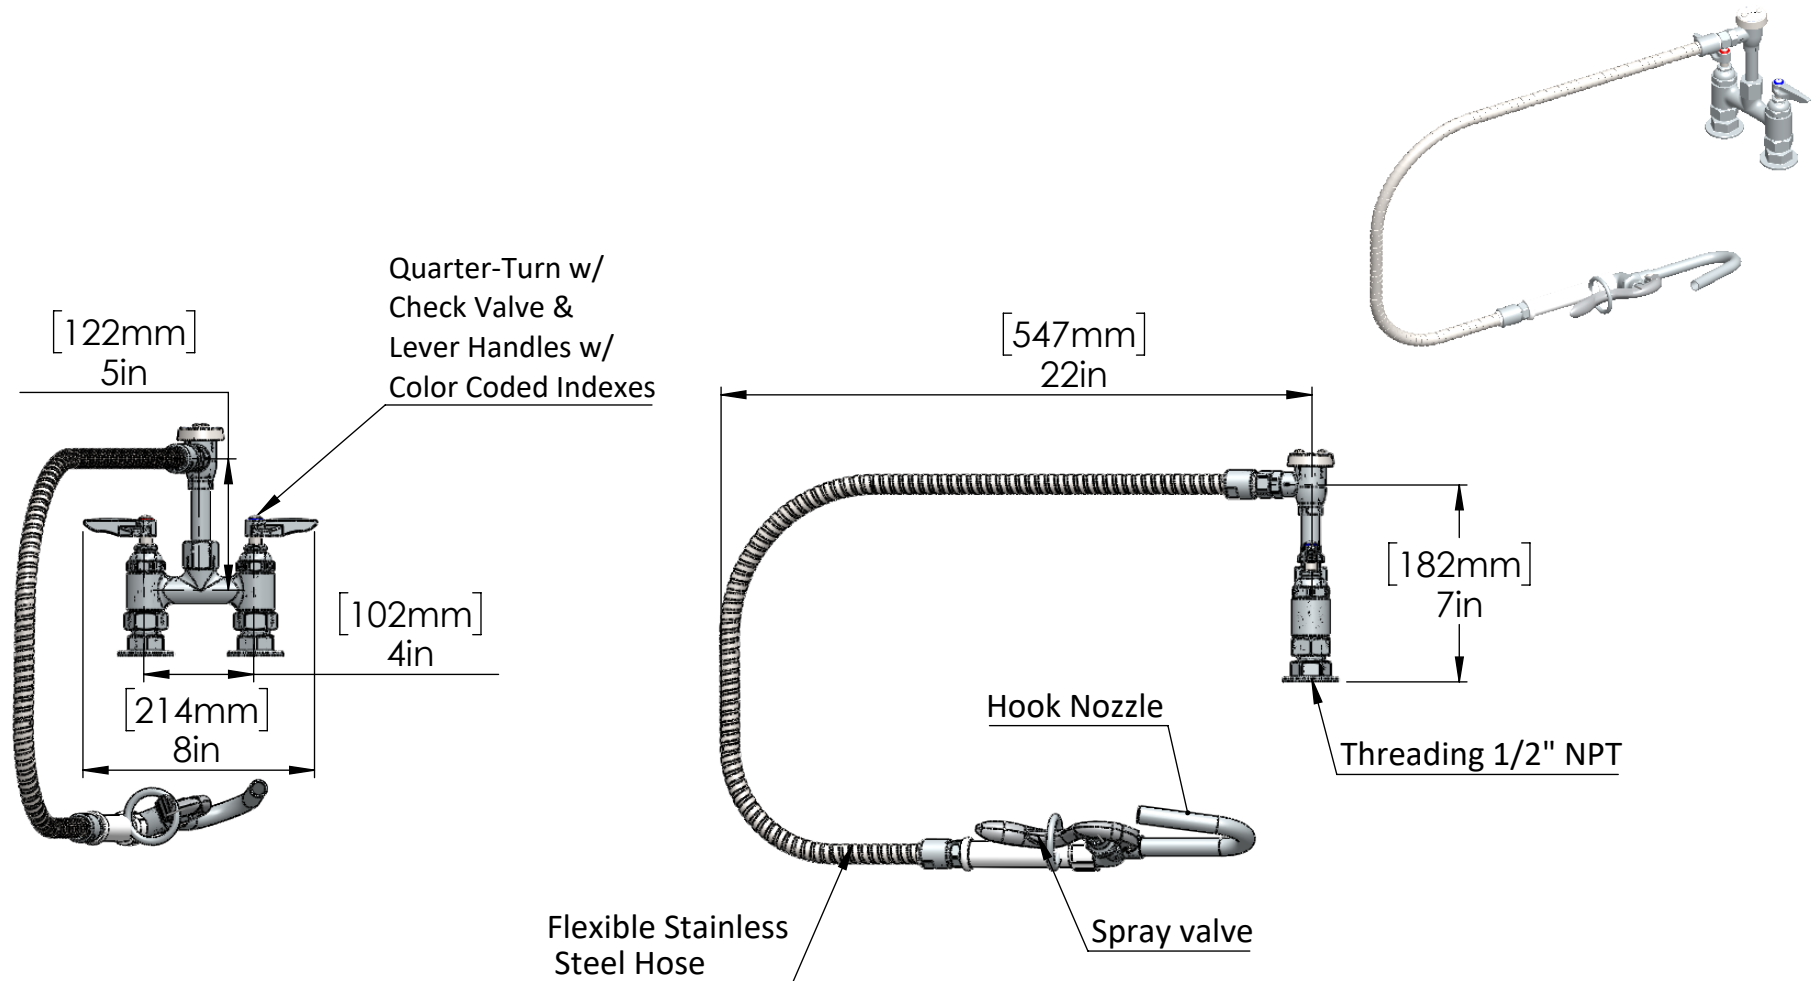

PART NO.-

C8605

TITLE-

4" Center Deck Mount Pot Fille

All dimensions are in inches, mm (in bracket)

ALUIDS

Note:- Information provided for reference only.

* This document and the information thereon is the property of Krome Dispense Pvt Ltd. & its subsidiaries. Any reproduction in part or as a whole without the written permission of Krome Dispense Pvt Ltd. is prohibited.