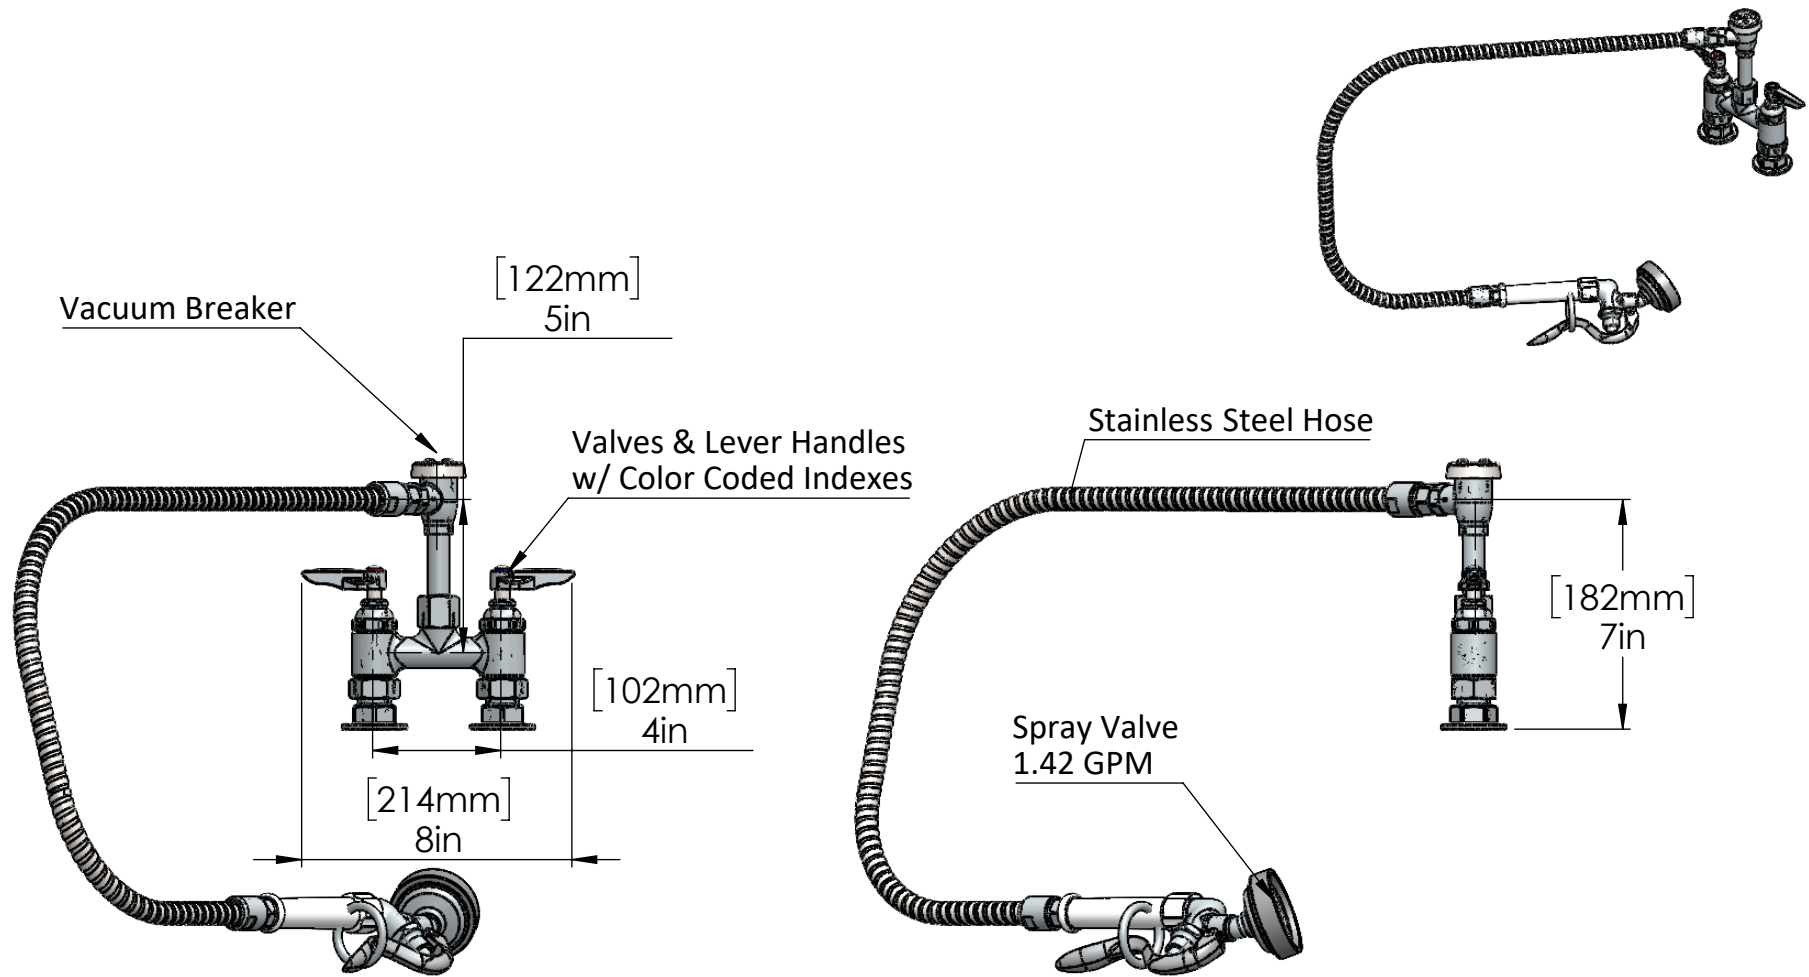

PART NO.-

C8629.Line drawing

TITLE-

4" Center Wall Mount Utility Spray

All dimensions are in inches, mm (in bracket)

**ALUIDS**

Note:- Information provided for reference only.

\* This document and the information thereon is the property of Krome Dispense Pvt Ltd. & its subsidiaries. Any reproduction in part or as a whole without the written permission of Krome Dispense Pvt Ltd. is prohibited.