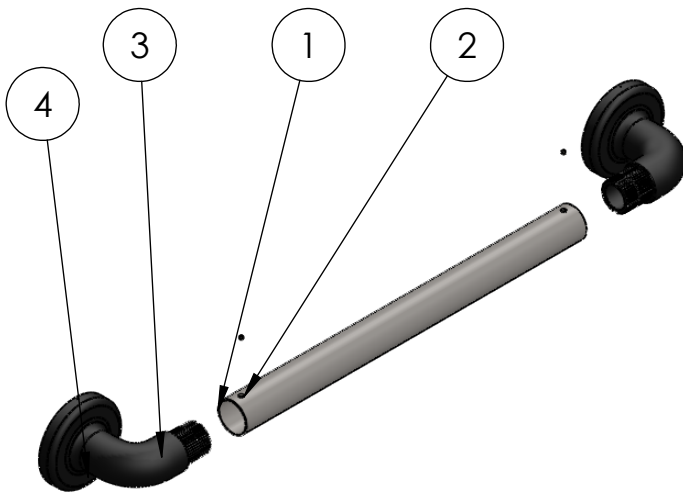

ItemNo.	Part No.	Part Name	Qty.
1	C9001.01-15"	15" Heavy duty metal tube	1
2	C9001.02	Bush for holding pipe with elbow	2
3	C9001.04	Side Elbow for Grab Bar - Black	2
4	C9001.05	Plastic Flange for grab bar - Black	2