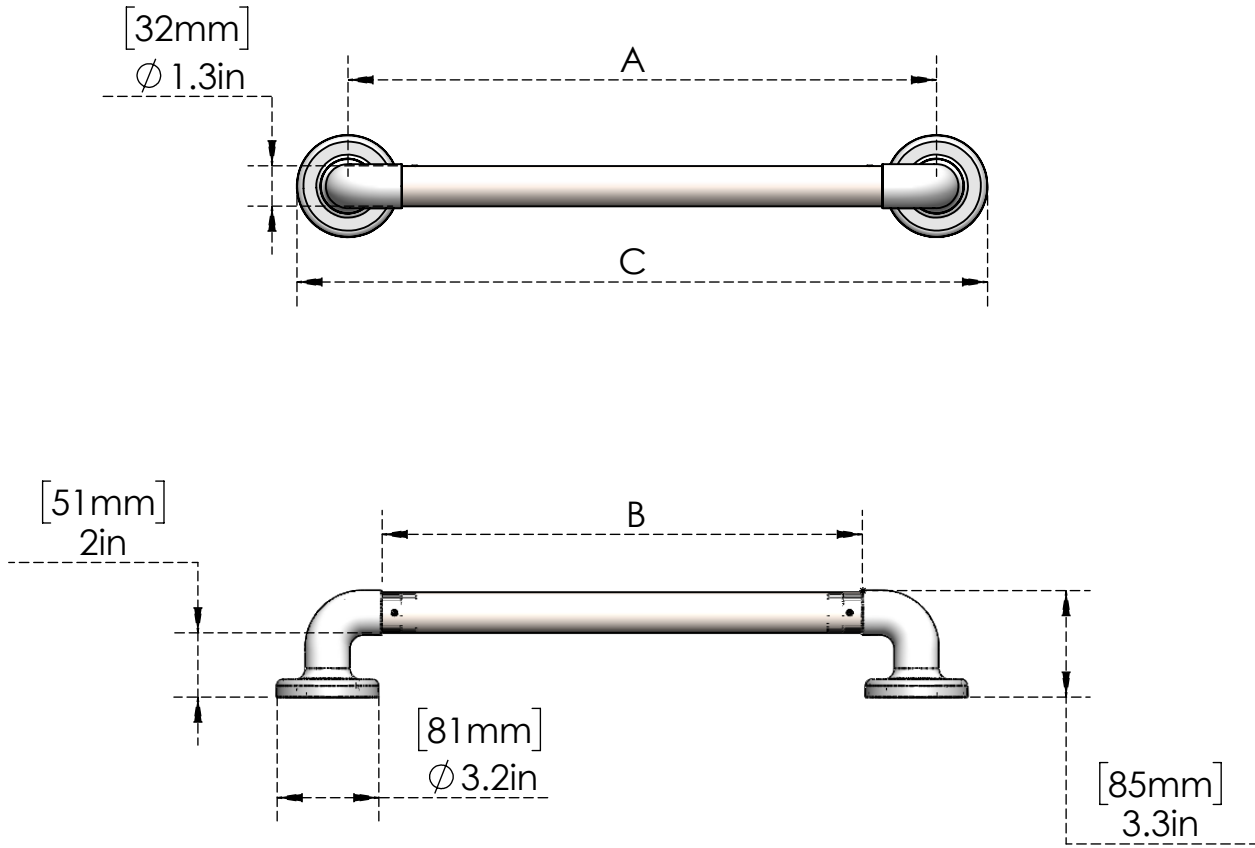

Product Dimensions:-

Option Available:-

| Part No | Center to Center Distance A | | Center Pipe Length B | | Overall Length C | |
|-----------|-----------------------------|------|----------------------|------|------------------|------|
| | in | mm | in | mm | in | mm |
| C9001-9" | 9 | 229 | 5.6 | 143 | 12.16 | 309 |
| C9001-12" | 12 | 305 | 8.6 | 219 | 15.16 | 385 |
| C9001-18" | 18 | 457 | 15 | 381 | 21.6 | 548 |
| C9001-24" | 24 | 610 | 20.6 | 524 | 27.16 | 690 |
| C9001-36" | 36 | 914 | 32.6 | 828 | 39 | 994 |
| C9001-48" | 48 | 1133 | 44.6 | 1133 | 47.7 | 1213 |