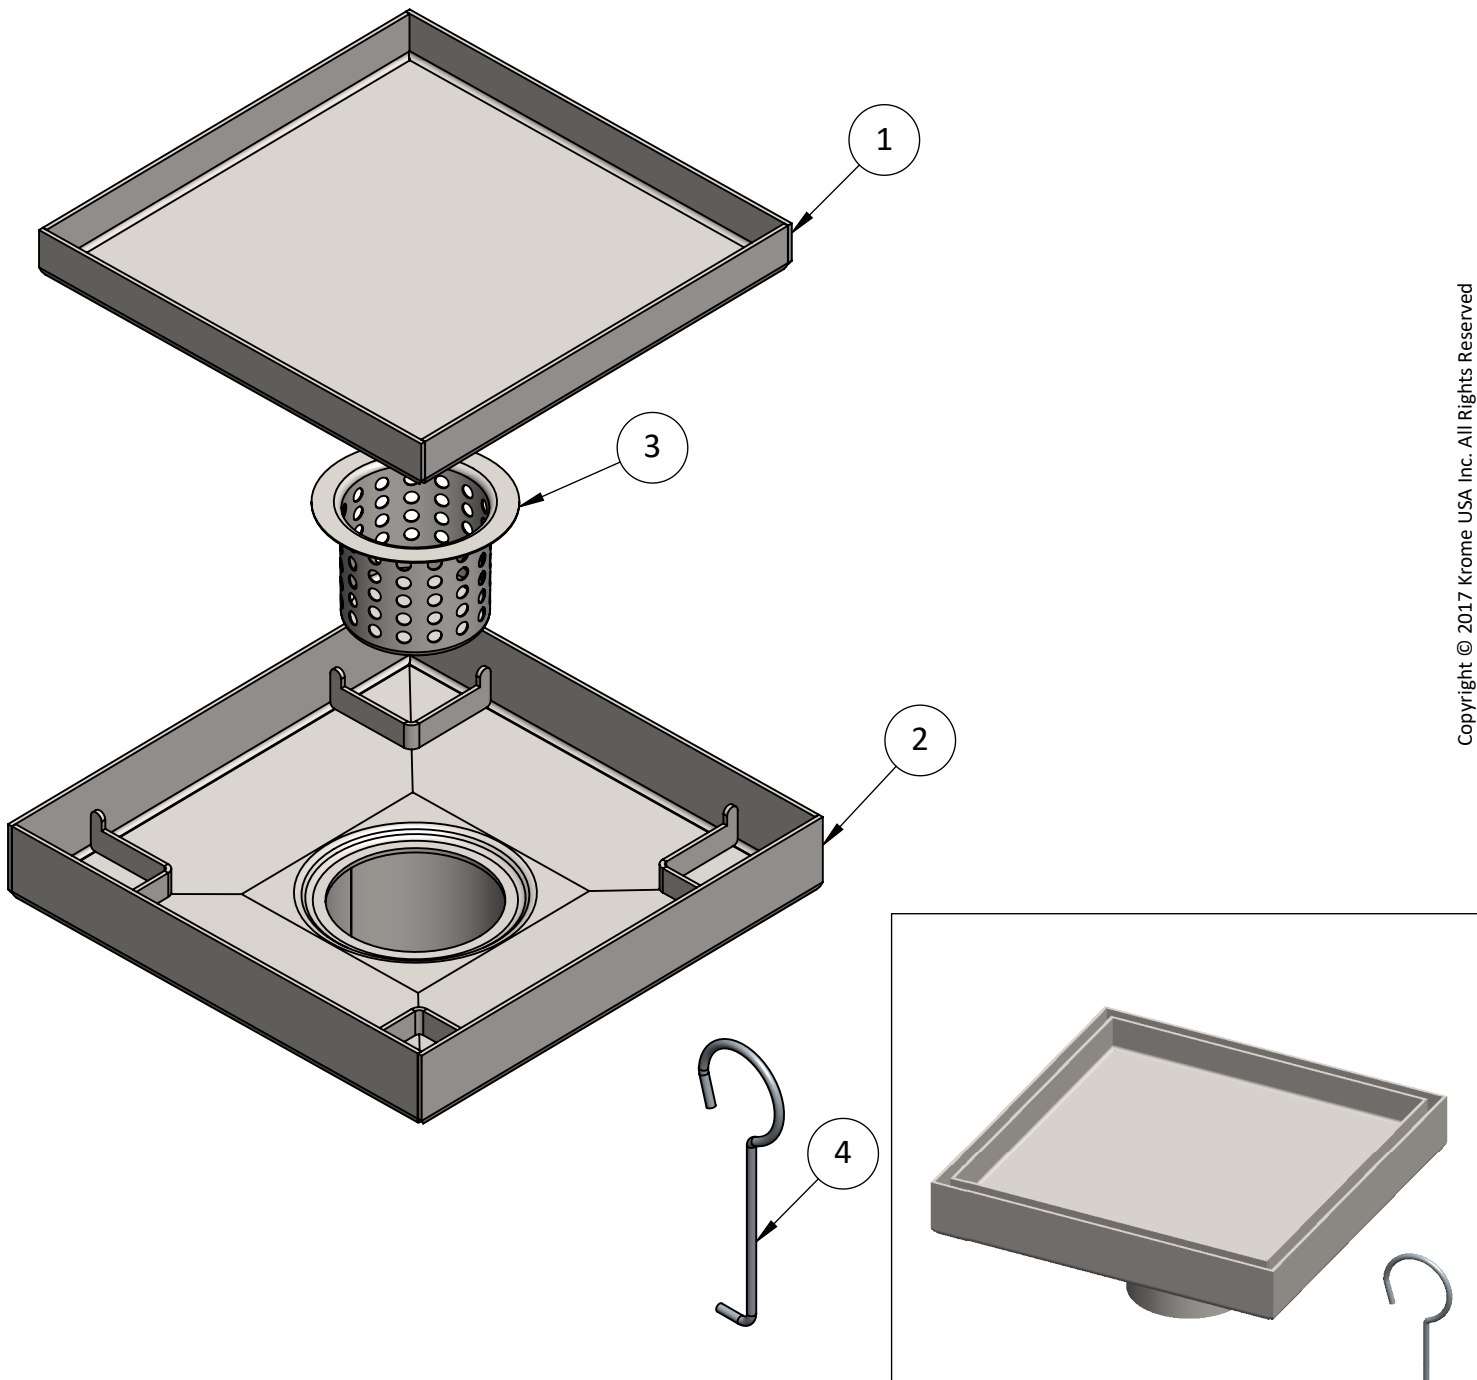

ItemNo.	Part No.	Part Name	Material	Qty
1	C8520-TI.02	Tile in cover for 6" Square Shower Drain	AISI 304	1
2	C8520-TI.50	6" Square Shower Drain Sub Assembly		1
3	C8520.04	Stainless strainer for 6" drain	AISI 304	1
4	C8954.10	Hook	SS 202	1