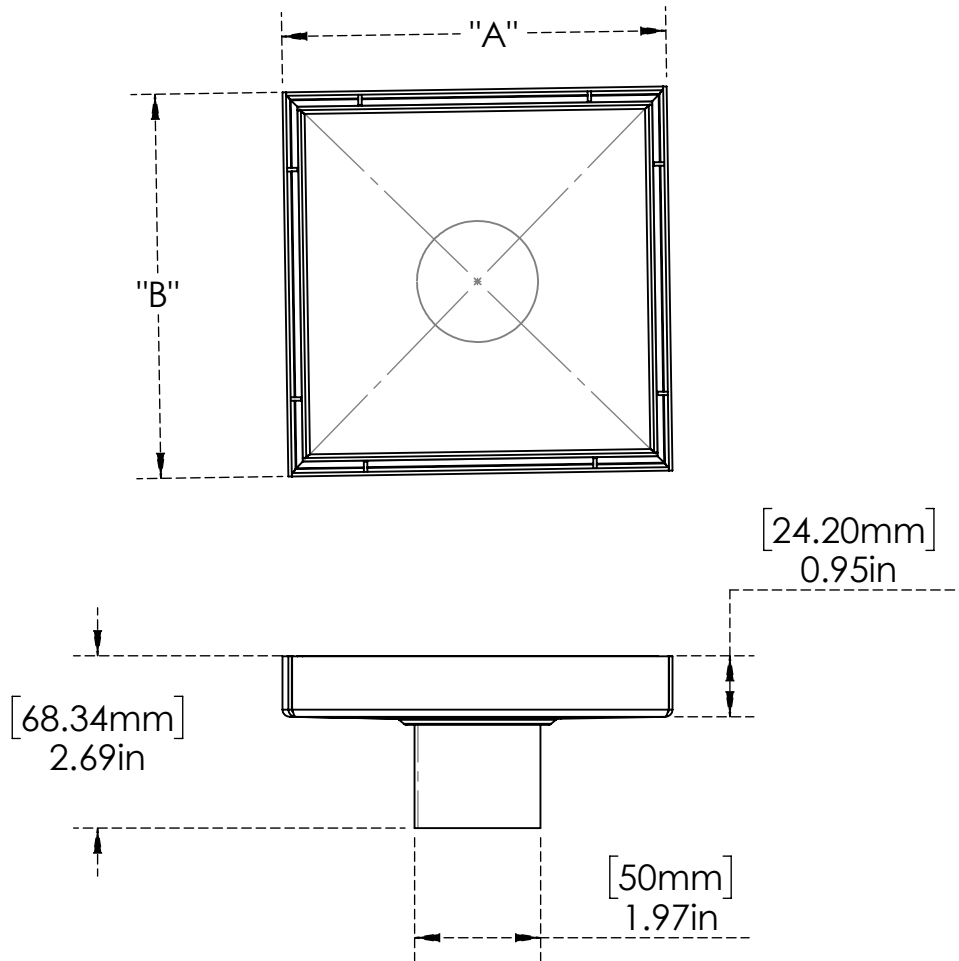

C8520-TI

Brushed Nickle

Warranty: Two Year (Limited)

Product Dimensions:-

Options Available:-

Part Number	Part Name	Size "A"	Size "B"	Finish
C8519-TI	4" Square Shower Drain Tile In	4"	4"	Brushed Nickle
C8520-TI	6" Square Shower Drain Tile In	6"	6"	Brushed Nickle