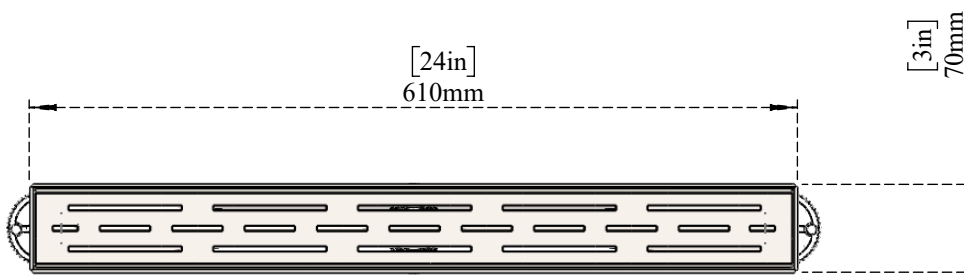

PART NO.-

C8954 line drawing

TITLE-

24" linear Shower Drain

All dimensions are in mm, inches (in bracket)

**ALUIDS**

Note:- Information provided for reference only.

\* This document and the information thereon is the property of Krome Dispense Pvt Ltd. & its subsidiaries. Any reproduction in part or as a whole without the written permission of Krome Dispense Pvt Ltd. is prohibited.