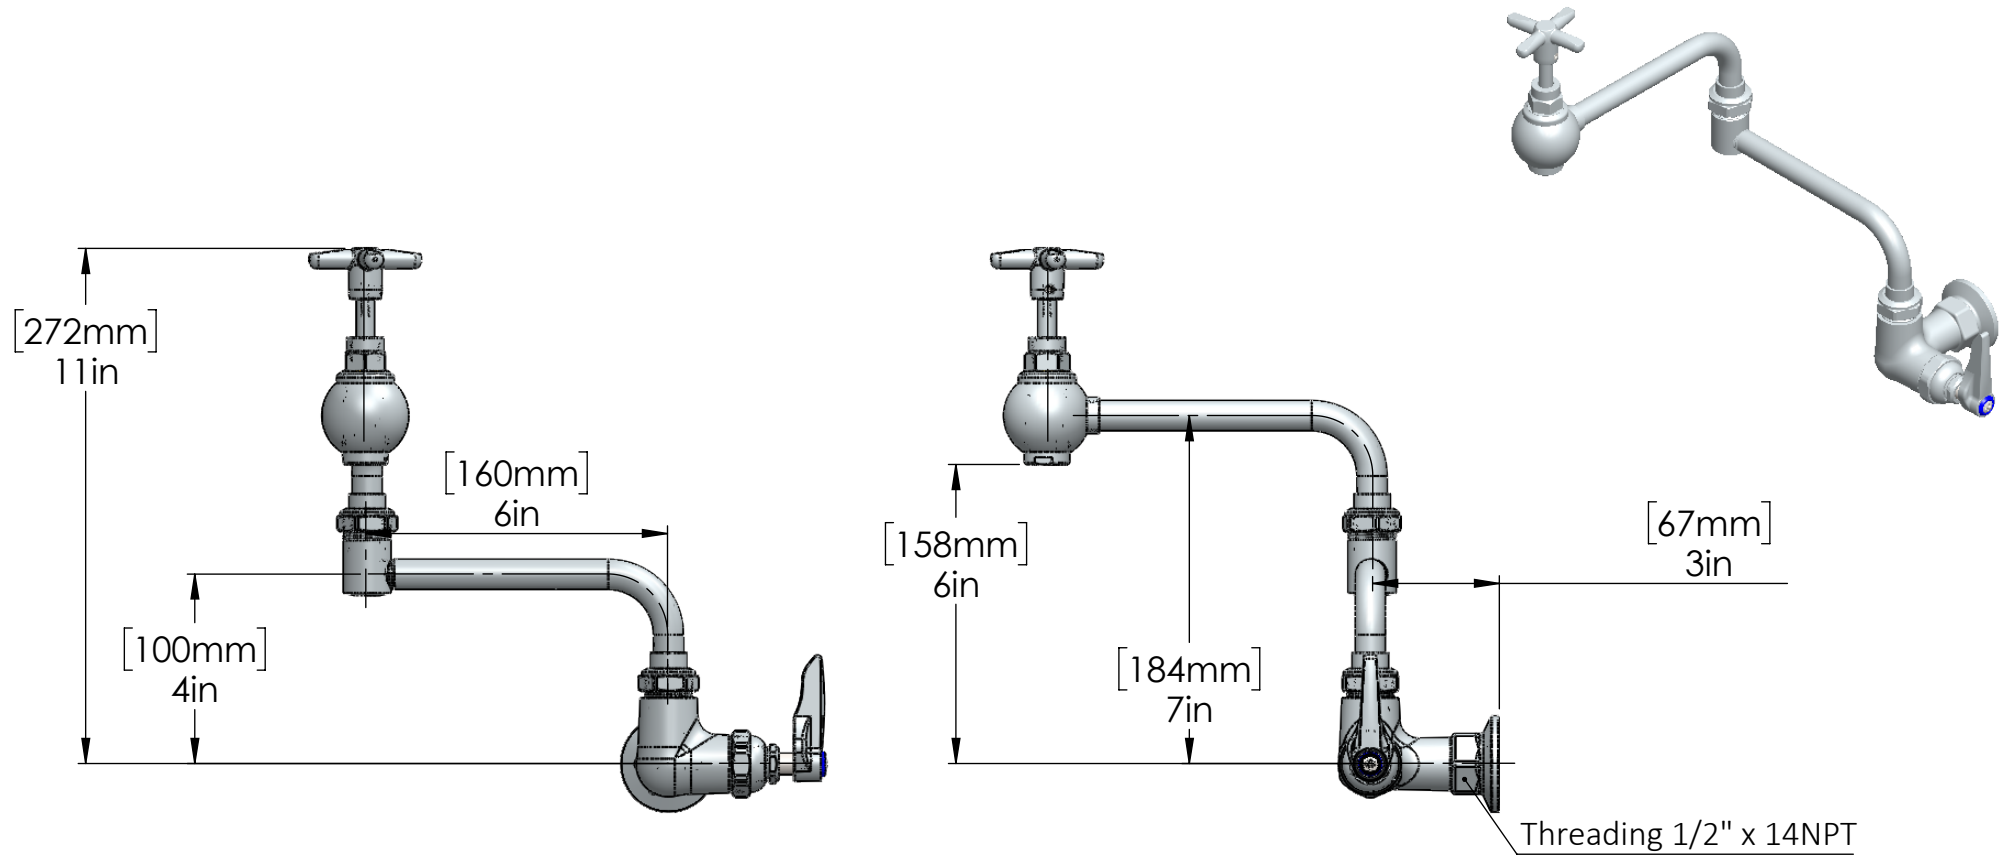

PART NO.-

C8628

TITLE-

Single Hole Wall Mount Pot Filler Faucet with 24"
Jointed Spout Faucet with 8" Centers- 6" Spout

All dimensions are in inches, mm (in bracket)

ALUIDS

Note:- Information provided for reference only.