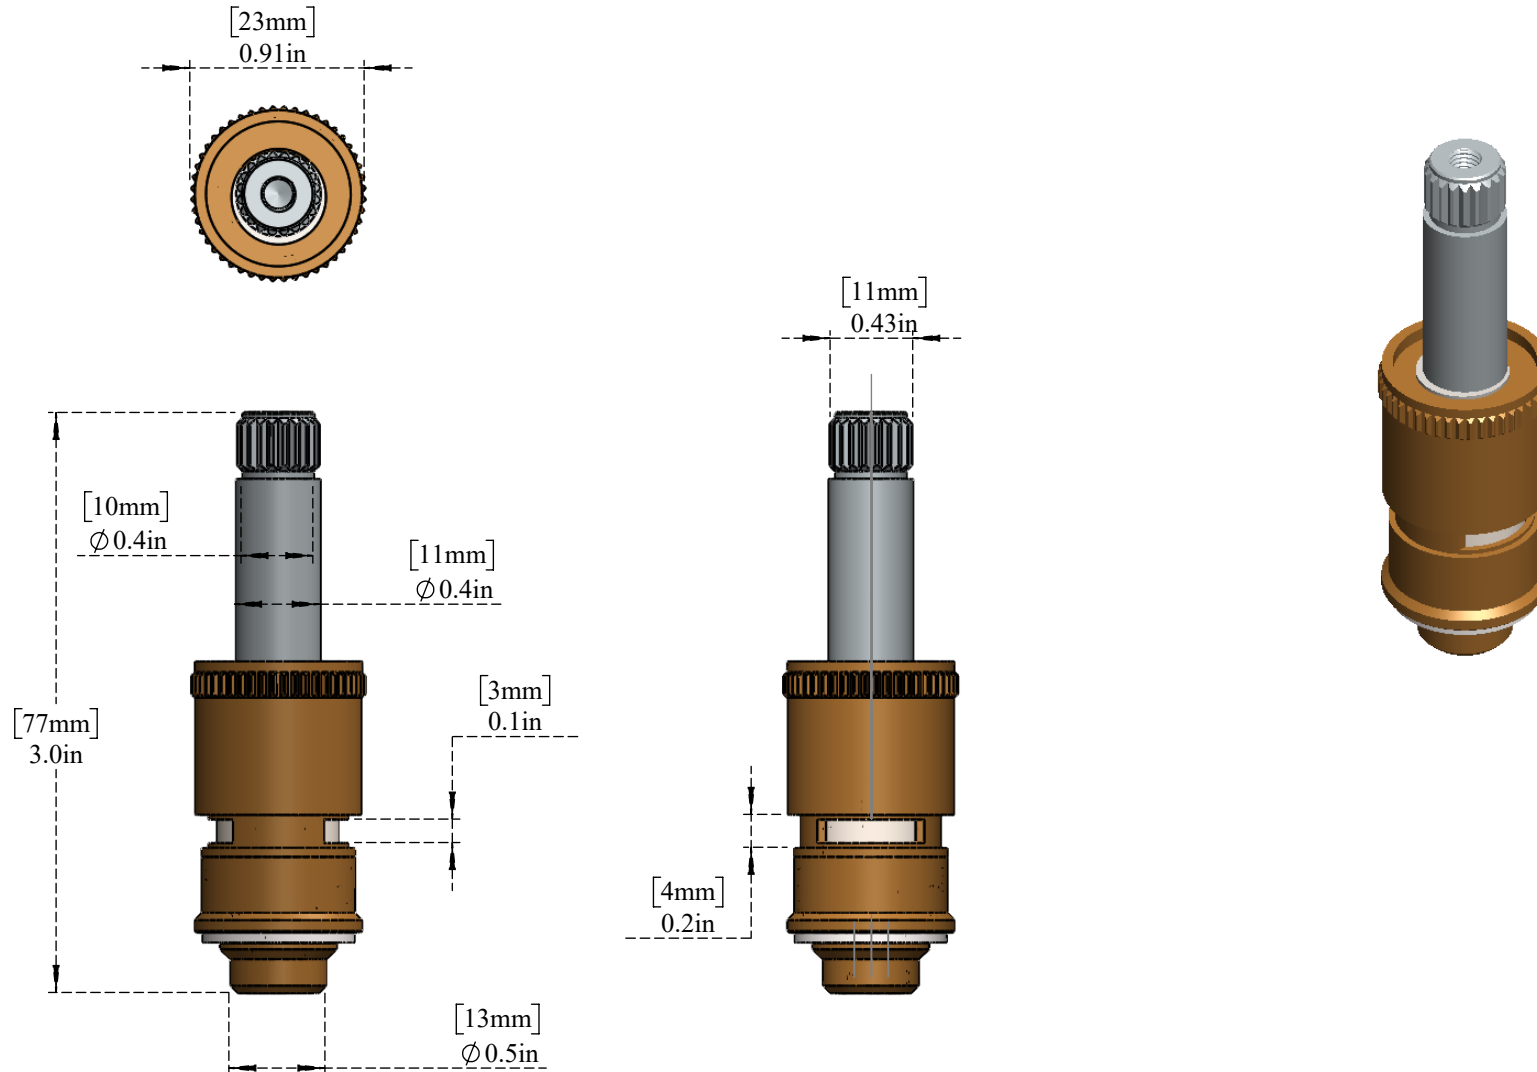

PART NO.-

C8634 Line

TITLE- Quarter-turn Ceramic cartridge with check valve-Cold

ALUIDS

Note:- Information provided for reference only.

* This document and the information thereon is the property of Krome Dispense Pvt Ltd. & its subsidiaries. Any reproduction in part or as a whole without the written permission of Krome Dispense Pvt Ltd. is prohibited.

All dimensions are in inches, mm (in bracket)