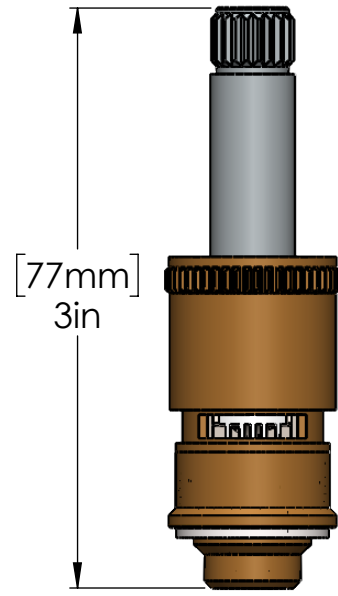

PART NO.-

C8635 line drawing

TITLE- Quarter-turn Ceramic cartridge with check valve-Hot

All dimensions are in inches, mm (in bracket)

ALUIDS

Note:- Information provided for reference only.

* This document and the information thereon is the property of Krome Dispense Pvt Ltd. & its subsidiaries. Any reproduction in part or as a whole without the written permission of Krome Dispense Pvt Ltd. is prohibited.