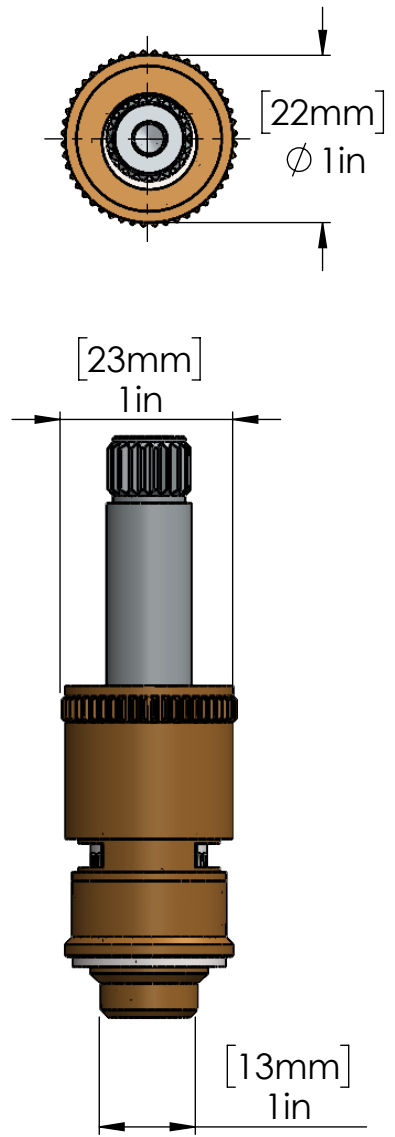

PART NO.-

C8635 line drawing

TITLE- Quarter-turn Ceramic cartridge with check valve-Hot

All dimensions are in inches, mm (in bracket)

ALUIDS

Note:- Information provided for reference only.

* This document and the information thereon is the property of Krome Dispense Pvt Ltd. & its subsidiaries. Any reproduction in part or as a whole without the written permission of Krome Dispense Pvt Ltd. is prohibited.