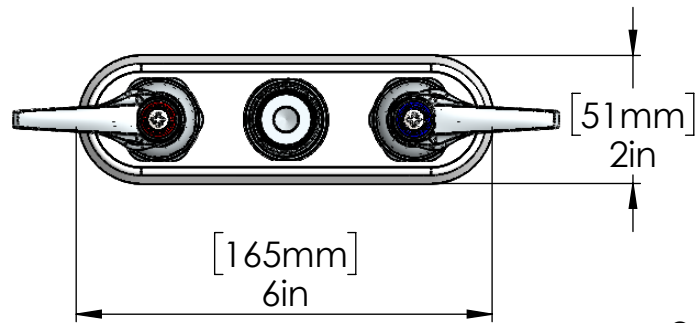

PART NO.-

C8636 Line drawing

TITLE-

Deck Mount Workboard Faucet – 4" Centers

Quarter-Turn Eterna
Cartridges w/ Spring
Checks & Lever Handles
w/ Color Coded Indexes

All dimensions are mm, Inches (in bracket)