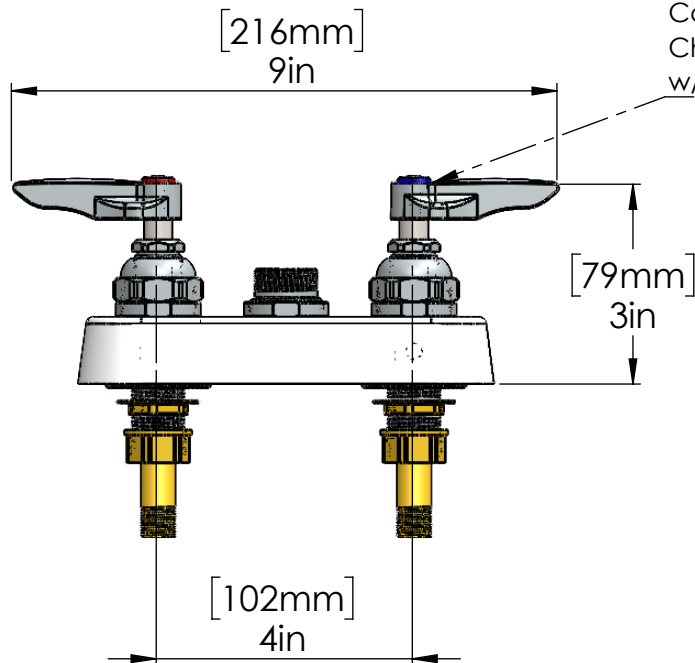

PART NO.-

C8636 Line drawing

TITLE-

Deck Mount Workboard Faucet – 4" Centers

Quarter-Turn Eterna
Cartridges w/ Spring
Checks & Lever Handles
w/ Color Coded Indexes

All dimensions are mm, Inches (in bracket)