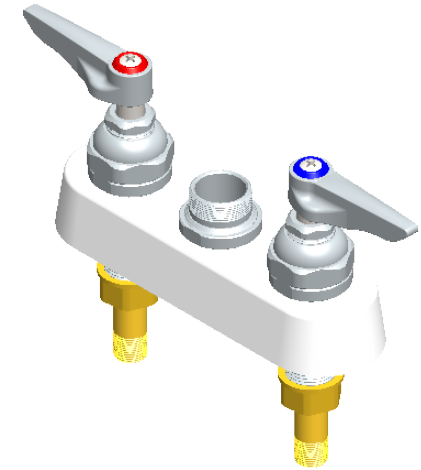

PART NO.-

C8636 Line drawing

TITLE-

Deck Mount Workboard Faucet – 4" Centers

Quarter-Turn Eterna
Cartridges w/ Spring
Checks & Lever Handles
w/ Color Coded Indexes

All dimensions are mm, Inches (in bracket)