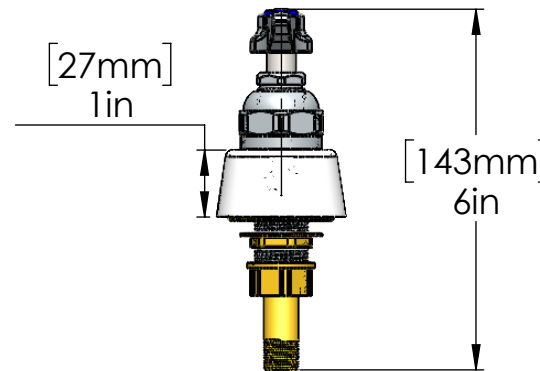

PART NO.-

C8636 Line drawing

TITLE-

Deck Mount Workboard Faucet – 4" Centers

Quarter-Turn Eterna
Cartridges w/ Spring
Checks & Lever Handles
w/ Color Coded Indexes

All dimensions are mm, Inches (in bracket)