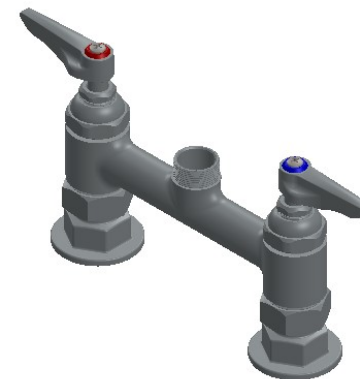

ItemNo.	Part No.	Part Name	Material	Qty
1	C8637.01	6" center Double Pantry Deck Mount Swivel Base Faucet Body	C27400 Lead Free Brass	1
2	C8121	1/2" NPT Female Eccentric Flange assembly with washer		2
3	C8134	Spindle Assembly Hot (RH)		1
4	C8138	Spindle Assembly Cold (LH)		1
5	C8135	Lever	Zinc AG40A (Zn-4Al-0.4Mg; Zamak 3), Cast	2
6	C8136	Hot Index (Red)	ABS	1
7	C8137	Cold Index (Blue)	ABS	1
8	C8139	Oval ( Raised Head) Nylock Screw for Handle	AISI 304	2