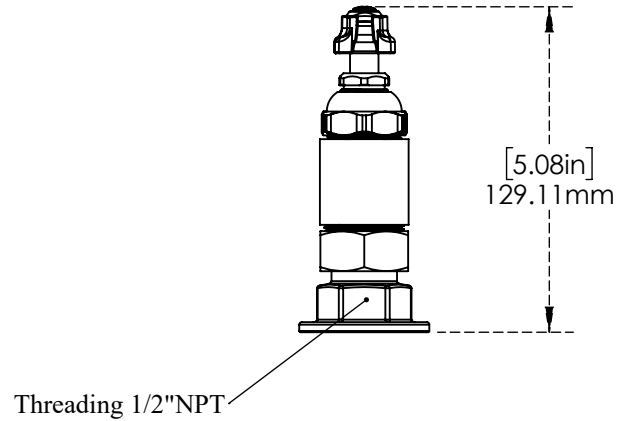

For most updated specification sheet , go to

Product Dimensions:

Options Available:

Part Number	Part Name	Finish	Mount Type
C8277.50	Double Pantry Deck Mount, 4" Center, Swivel Base Faucet	Polished Chrome	Deck Mount
C8108	Double Pantry Deck Mount Rigid Base Faucet, 8" Centers	Polished Chrome	Deck Mount