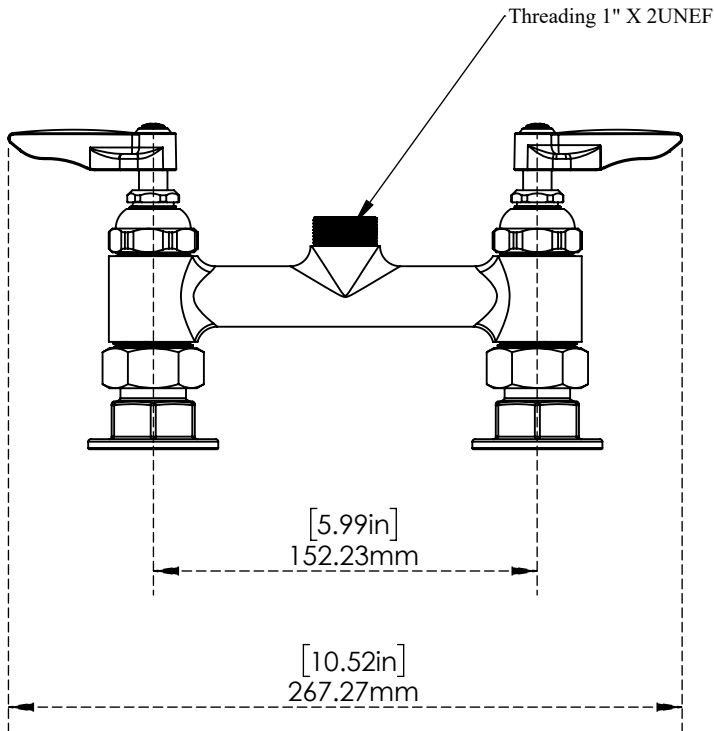

C8637

Polished CP

Features & Benefits:

- 1/2" NPT Female Eccentric
- Flange Lever Handles with Hot and Cold indicators
- Compression cartridges with spring checks
- Body Workboard

Performance Data:

- Pressure: 20 - 125 psi
- Temperature: 40°F - 140°F
- Flow Rate: Free flow outlet aerator

For most updated specification sheet , go to

Product Dimensions:

Options Available:

Part Number	Part Name	Finish	Mount Type
C8277.50	Double Pantry Deck Mount, 4" Center, Swivel Base Faucet	Polished Chrome	Deck Mount
C8108	Double Pantry Deck Mount Rigid Base Faucet, 8" Centers	Polished Chrome	Deck Mount