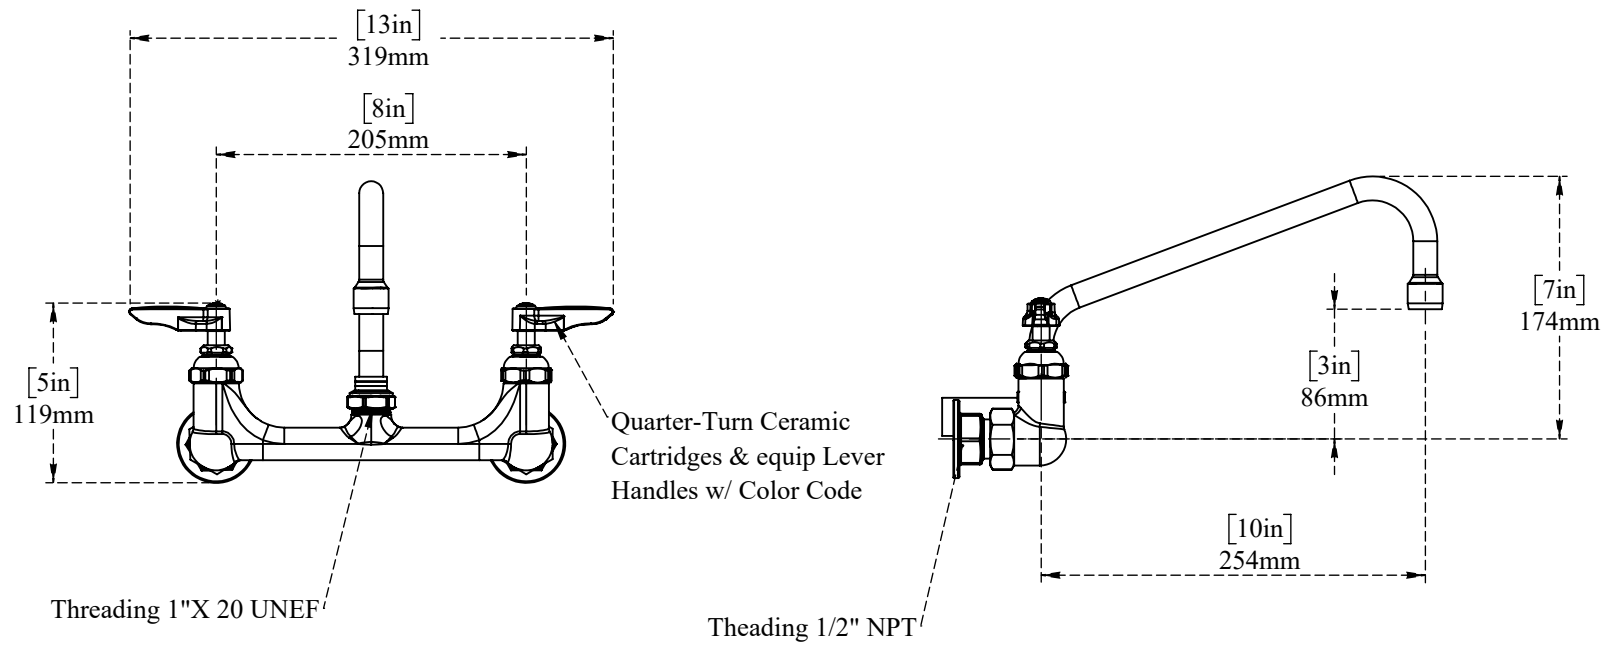

PART NO.-

C8191 Line drawing

TITLE- Double Pantry Wall Mount Swivel Base Faucet with 10" Swing Nozzle

Note:- Information provided for reference only.

* This document and the information thereon is the property of Krome Dispense Pvt Ltd. & its subsidiaries. Any reproduction in part or as a whole without the written permission of Krome Dispense Pvt Ltd. is prohibited.