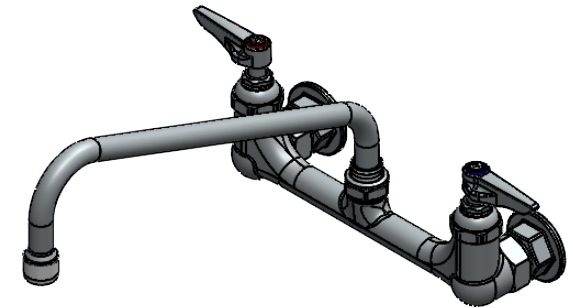

PART NO.-

C8192 Line drawing

TITLE- Double Pantry Wall Mount Swivel Base Faucet with 12" Swing Nozzle

Threading 1/2"NPT

ALUIDS

Note:- Information provided for reference only.

* This document and the information thereon is the property of Krome Dispense Pvt Ltd. & its subsidiaries. Any reproduction in part or as a whole without the written permission of Krome Dispense Pvt Ltd. is prohibited.