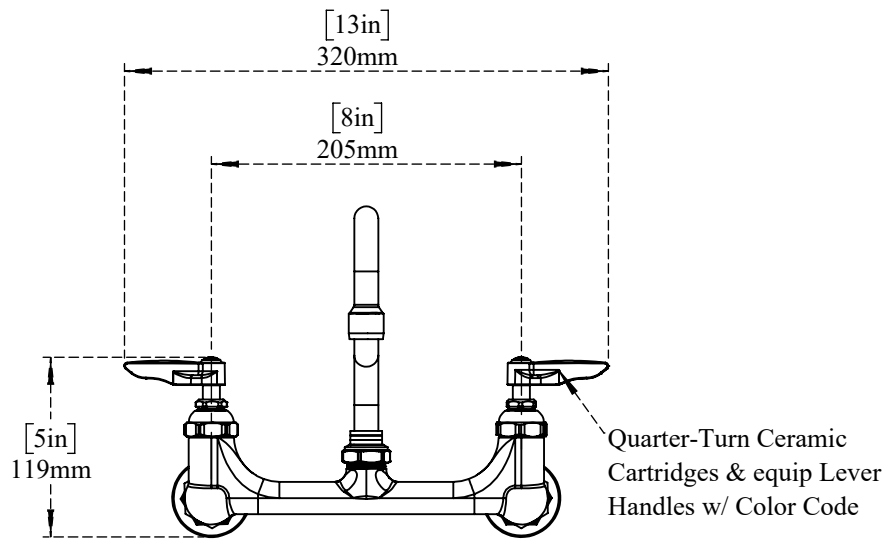

PART NO.-

C8192 Line drawing

TITLE- Double Pantry Wall Mount Swivel Base Faucet with 12" Swing Nozzle

Threading 1/2"NPT

ALUIDS

Note:- Information provided for reference only.

* This document and the information thereon is the property of Krome Dispense Pvt Ltd. & its subsidiaries. Any reproduction in part or as a whole without the written permission of Krome Dispense Pvt Ltd. is prohibited.