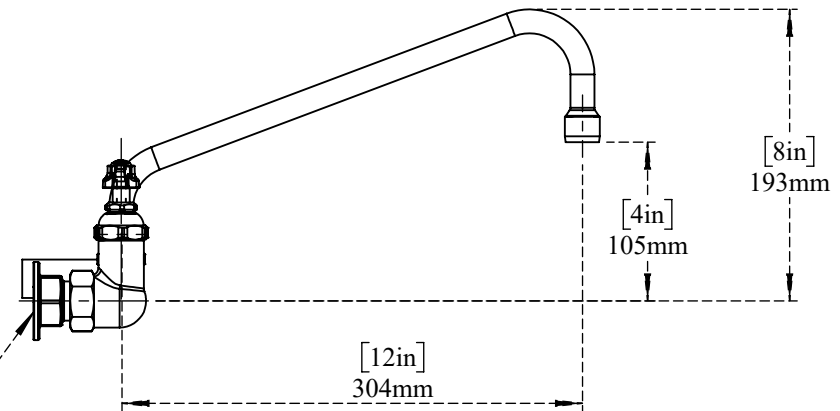

PART NO.-

C8192 Line drawing

TITLE- Double Pantry Wall Mount Swivel Base Faucet with 12" Swing Nozzle

Threading 1/2"NPT

ALUIDS

Note:- Information provided for reference only.

* This document and the information thereon is the property of Krome Dispense Pvt Ltd. & its subsidiaries. Any reproduction in part or as a whole without the written permission of Krome Dispense Pvt Ltd. is prohibited.