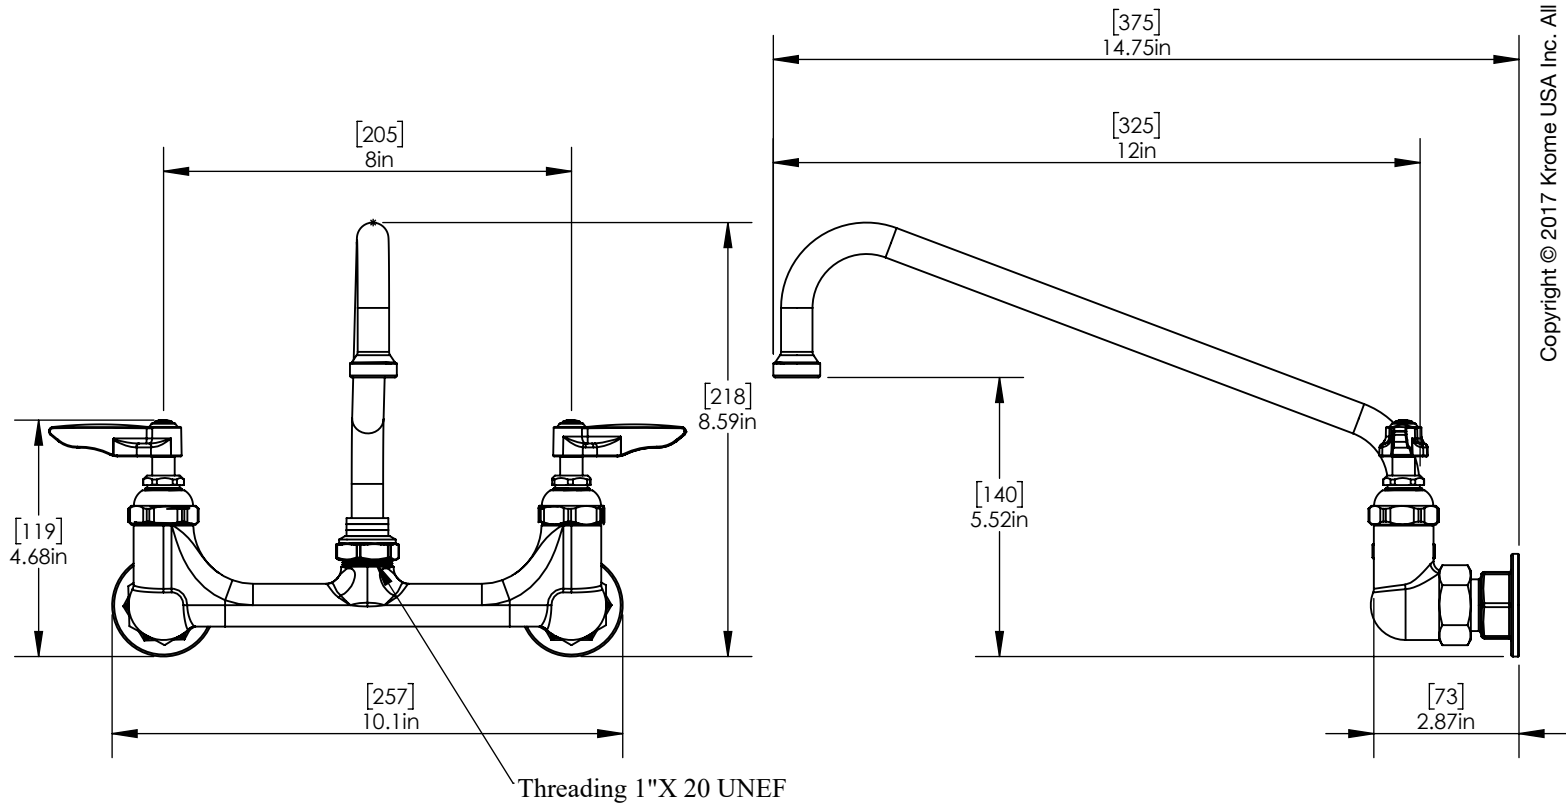

- 12" Swing Nozzle stream regulator outlet
- 1/2" NPT Female Eccentric Flange
- Lever Handles with HOT & COLD Indexes
- Compression cartridges with spring checks
- Adjustable centers from 7 3/4" to 8 1/4"

C8192

Polished Chrome

Options Available:-

Part No	Swing Nozzle	Finish	Mounting System
C8190	6"	Polished Chrome	Wall Mount
C8191	10"	Polished Chrome	Wall Mount
C8193	18"	Polished Chrome	Wall Mount

Product Dimensions:-