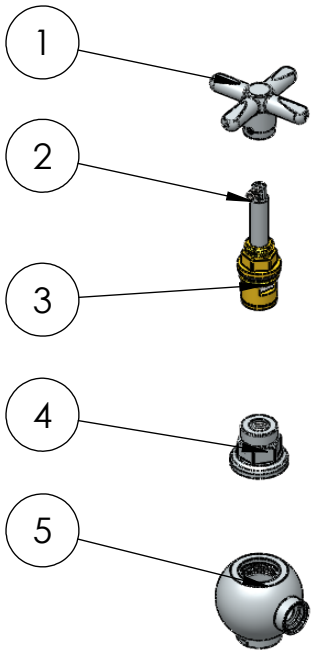

ItemNo.	Part No.	Part Name	Qty.
1	C8542.02	Tap Handle	1
2	V63015.07	Cone Point Grub Screw	1
3	C8513.10	Small Spindle Assembly	1
4	C8513.12	Hex Bonnet Nut for Small Spindle	1
5	C8542.01	Fore-end Full Slotted Spherical Ferrule	1
6	C8145.01.03	Swivel Hexnut	1
7	C8145.01.04	Swivel Washer	1
8	C8206.01.01	6" Back Section for Double Joint Swing Nozzle Pipe	1