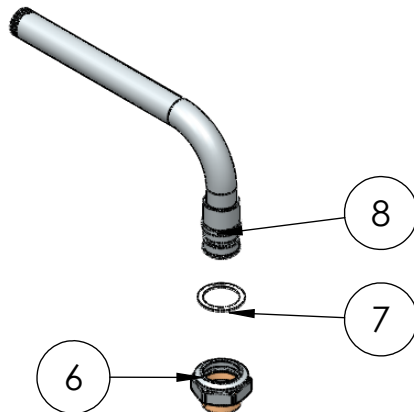

ItemNo.	Part No.	Part Name	Qty.
1	C8542.02	Tap Handle	1
2	V63015.07	Cone Point Grub Screw	1
3	C8513.10	Small Spindle Assembly	1
4	C8513.12	Hex Bonnet Nut for Small Spindle	1
5	C8542.01	Fore-end Full Slotted Spherical Ferrule	1
6	C8145.01.03	Swivel Hexnut	1
7	C8145.01.04	Swivel Washer	1
8	C8206.01.01	6" Back Section for Double Joint Swing Nozzle Pipe	1