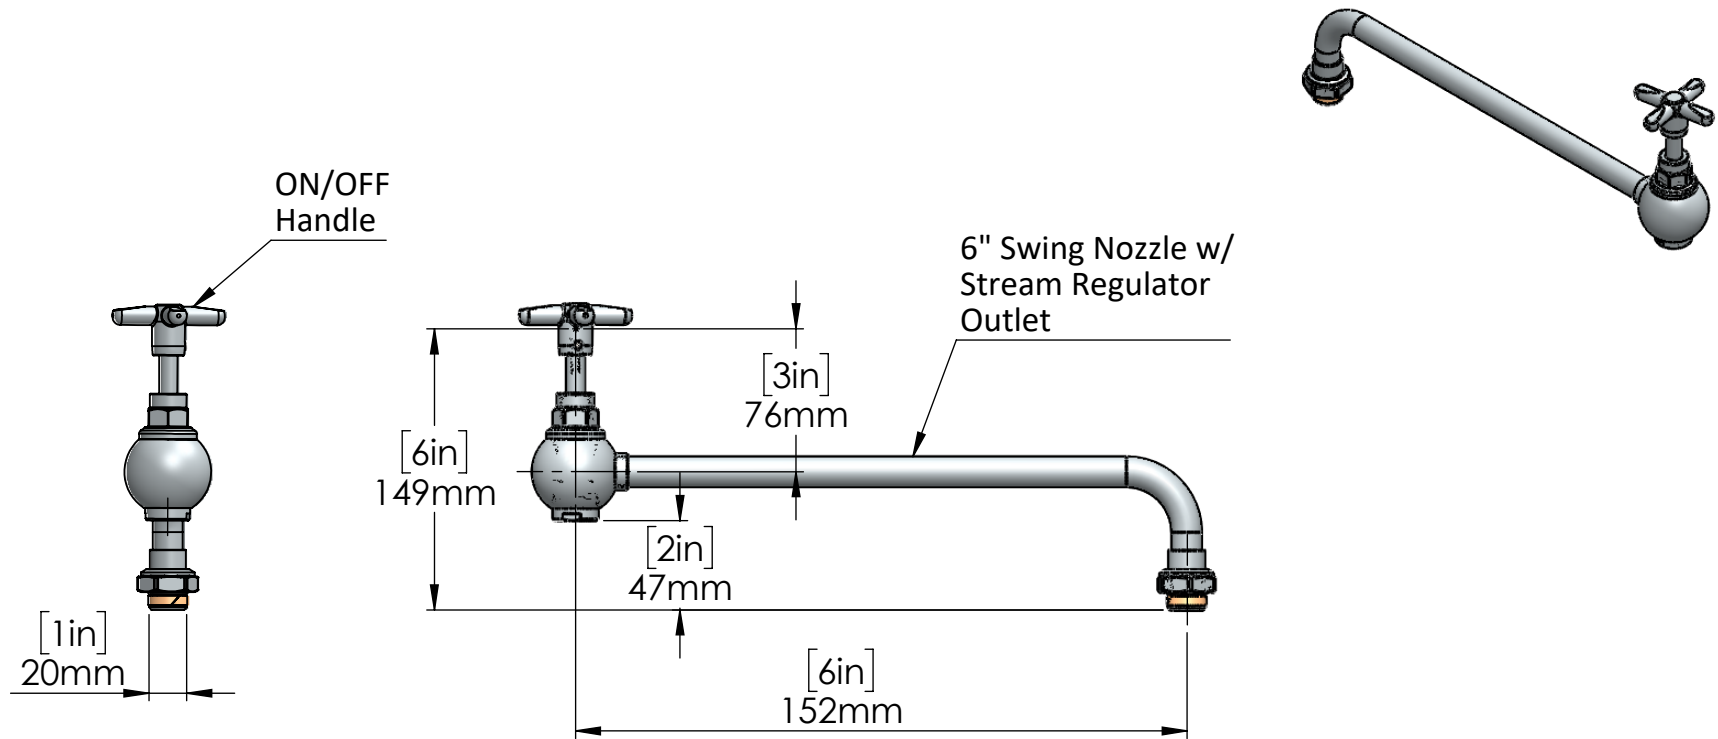

PART NO.-

C8509

TITLE- 6" Replacement Spout with Shut-Off Valve

ALUIDS

Note:- Information provided for reference only.

All dimensions are in mm, Inches (in bracket)

* This document and the information thereon is the property of Krome Dispense Pvt Ltd. & its subsidiaries. Any reproduction in part or as a whole without the written permission of Krome Dispense Pvt Ltd. is prohibited.