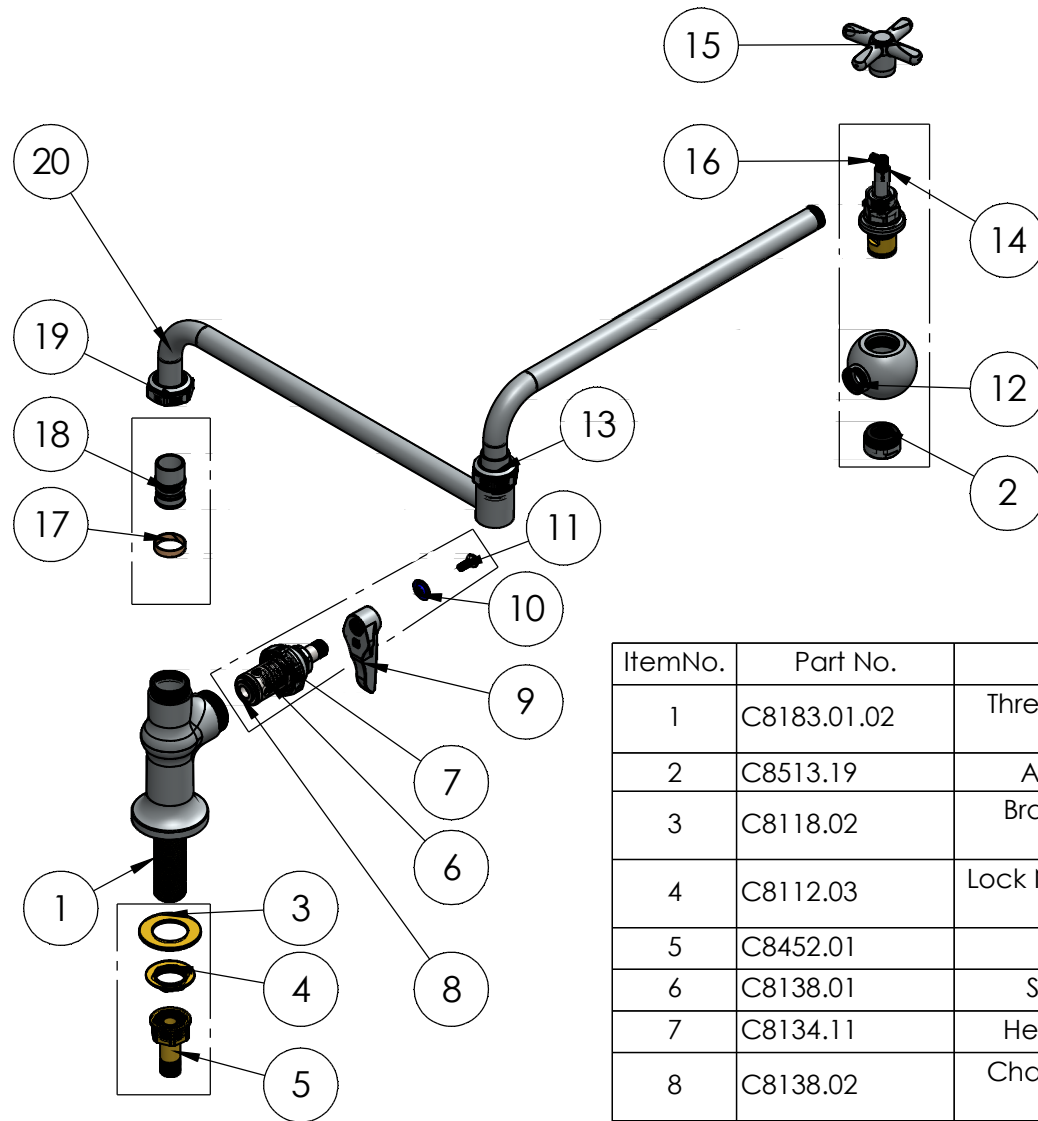

## Single Hole Single Lever Deck Mount Pot Filler Faucet with 24" Jointed Spout C8625

ItemNo.	Part No.	Part Name	Qty.
1	C8183.01.02	Threaded Bush for Single Pantry Base Faucet	1
2	C8513.19	Aerator Foam Flow (Male)	1
3	C8118.02	Brass washer for deck faucet mounting kit	1
4	C8112.03	Lock Nut for Wall Faucet Mounting Kit	1
5	C8452.01	1/4" NPT Tailpiece	1
6	C8138.01	Spindle for Cold Side (LH)	1
7	C8134.11	Hex Nut for Spindle Assembly	1
8	C8138.02	Chamber for Spindle Assembly-Cold (LH)	1
9	C8135	Lever	1
10	C8137	Cold Index (Blue)	1
11	C8139	Oval ( Raised Head) Nylock Screw for Handle	1
12	C8542.01	Fore-end Full Slotted Spherical Ferrule	1
13	C8206.01.02	Double Joint Bush	1
14	C8513.10	Small Spindle Assembly	1
15	C8542.02	Tap Handle	1
16	V63015.07	Cone Point Grub Screw	1
17	C8145.01.05	Swivel Sleeve	4
18	C8145.01.02	Swivel Bush	2
19	C8145.01.03	Swivel Hexnut	2
20	C8208.01.01	12" Back Section for Double Joint Swing Nozzle Pipe	2