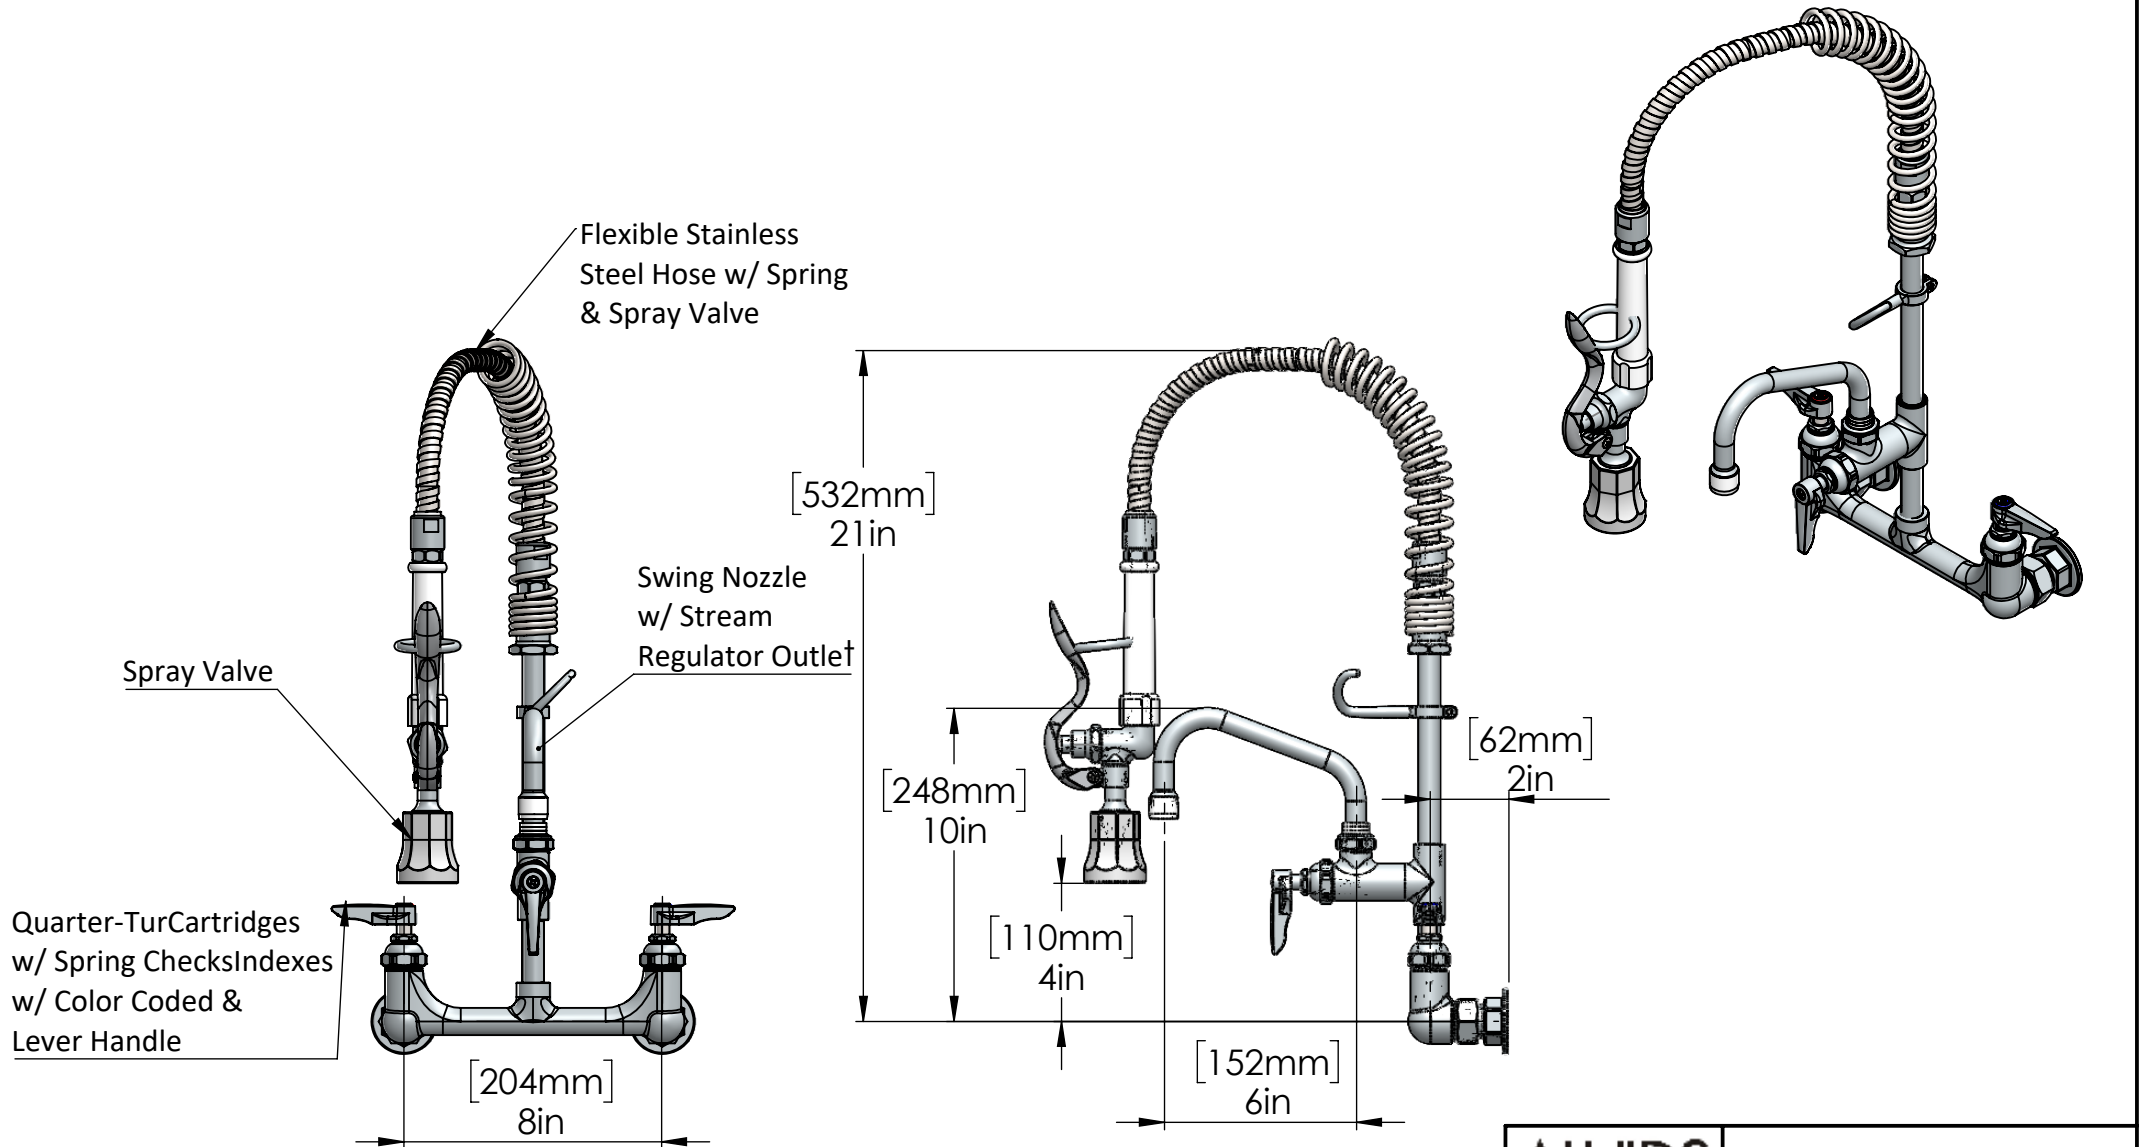

**PART NO.-** C8461

**TITLE-** 8" Center Wall Mount Space Saver Pre-Rinse

All dimensions are in inches, mm (in bracket)

**ALUIDS**

Note:- Information provided for reference only.

\* This document and the information thereon is the property of Krome Dispense Pvt Ltd. & its subsidiaries. Any reproduction in part or as a whole without the written permission of Krome Dispense Pvt Ltd. is prohibited.