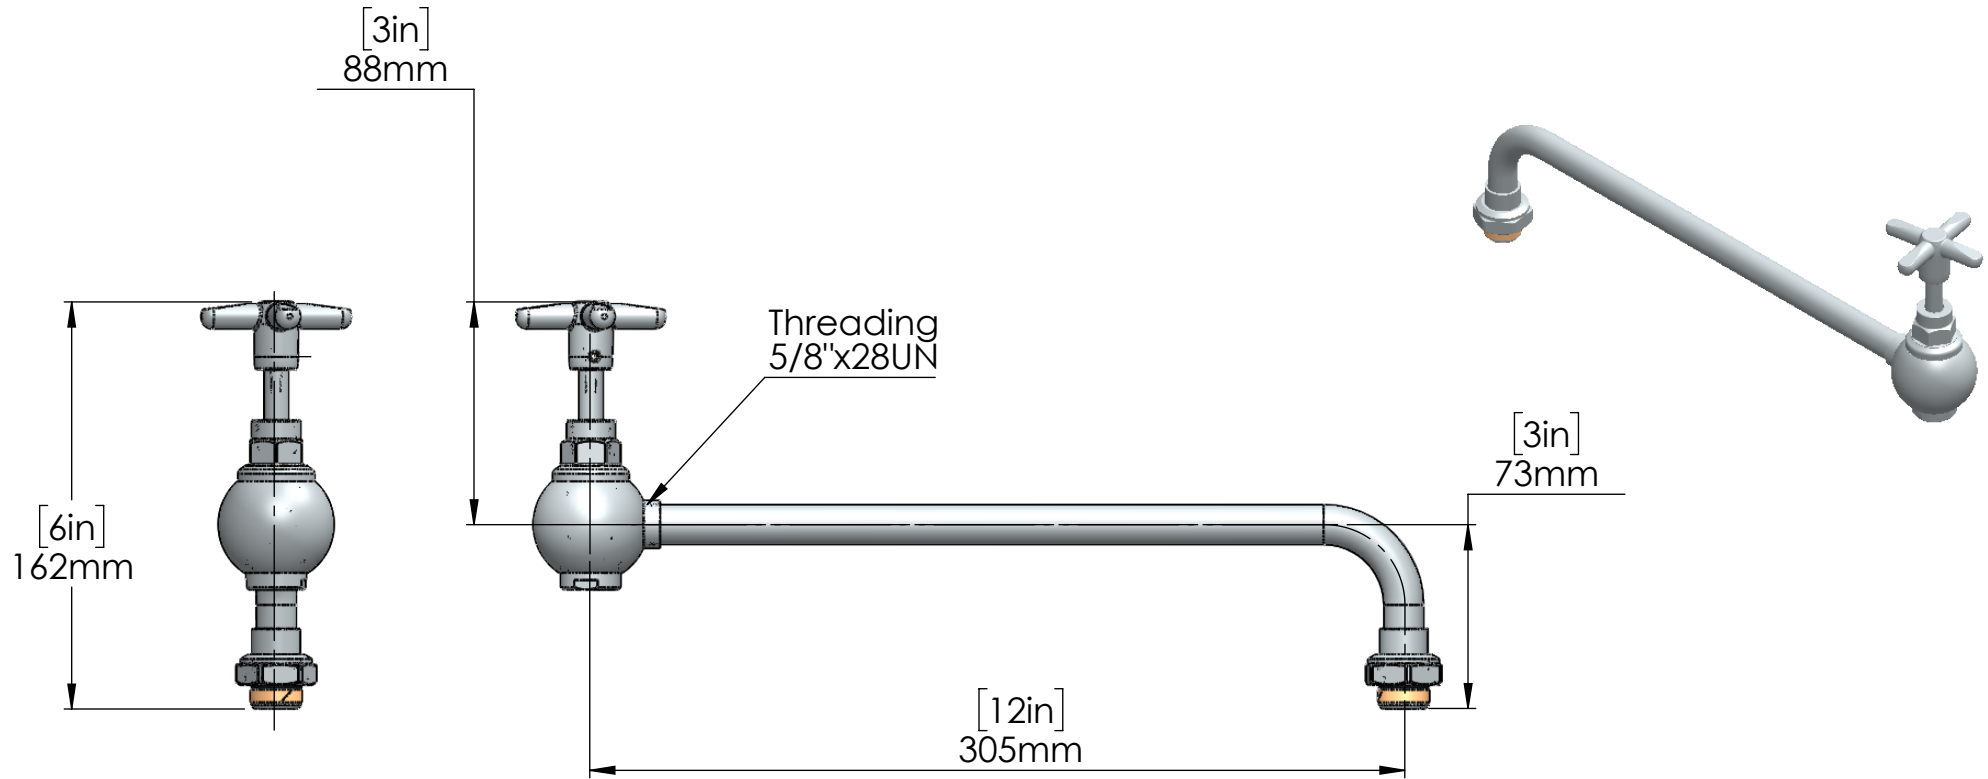

PART NO.-

C8510

TITLE- 12" Replacement Spout with Shut-Off Valve

All dimensions are in mm, Inches (in bracket)

**ALUIDS**

Note:- Information provided for reference only.

\* This document and the information thereon is the property of Krome Dispense Pvt Ltd. & its subsidiaries. Any reproduction in part or as a whole without the written permission of Krome Dispense Pvt Ltd. is prohibited.