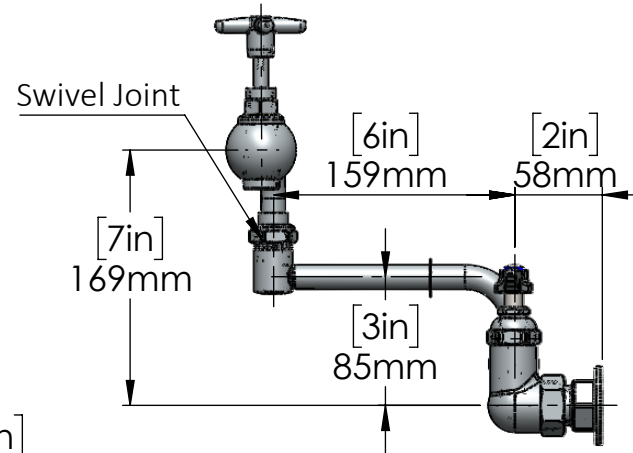

PART NO.-

C8559

TITLE-

Double Hole Wall Mount Pot Filler Faucet with 8"
Centres- 12" Jointed Spout

Double Joint Swing
Nozzle w/ Heat Resistant
"On-Off" Handle

All dimensions are in mm, Inches (in bracket)

ALUIDS