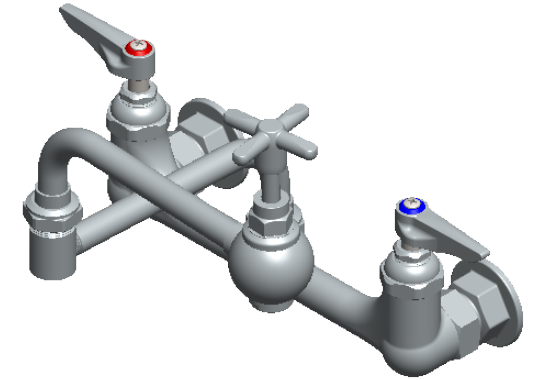

PART NO.-

C8559

TITLE-

Double Hole Wall Mount Pot Filler Faucet with 8"
Centres- 12" Jointed Spout

Double Joint Swing
Nozzle w/ Heat Resistant
"On-Off" Handle

All dimensions are in mm, Inches (in bracket)

ALUIDS