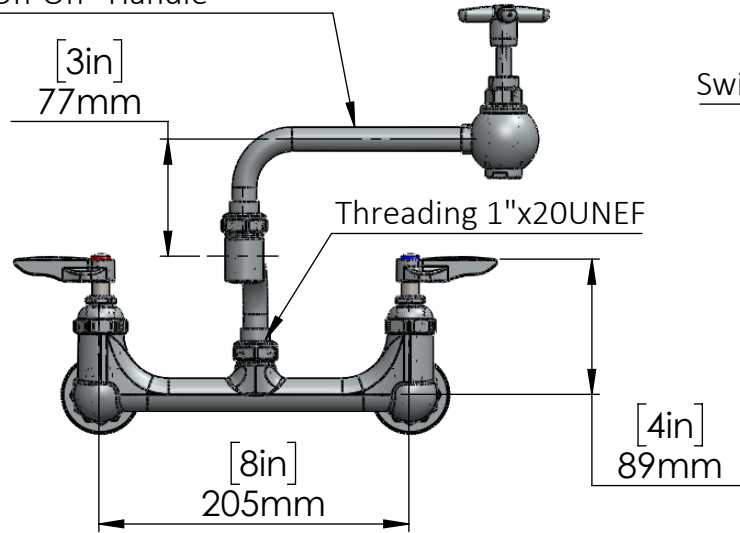

PART NO.-

C8559

TITLE-

Double Hole Wall Mount Pot Filler Faucet with 8"
Centres- 12" Jointed Spout

Double Joint Swing
Nozzle w/ Heat Resistant
"On-Off" Handle

All dimensions are in mm, Inches (in bracket)

ALUIDS