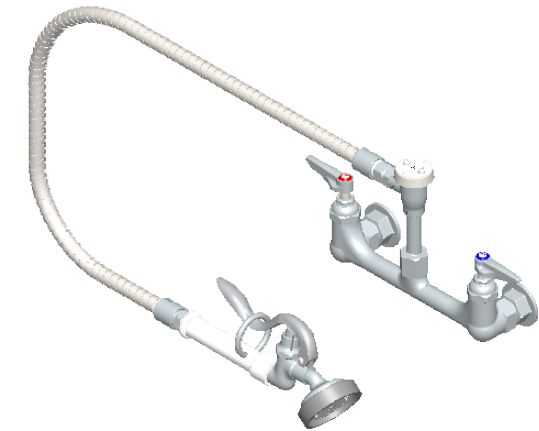

PART NO.-

C8593.Line drawing

TITLE-

8" Center Wall Mount Utility Spray

All dimensions are in inches, mm (in bracket)

ALUIDS

Note:- Information provided for reference only.

* This document and the information thereon is the property of Krome Dispense Pvt Ltd. & its subsidiaries. Any reproduction in part or as a whole without the written permission of Krome Dispense Pvt Ltd. is prohibited.