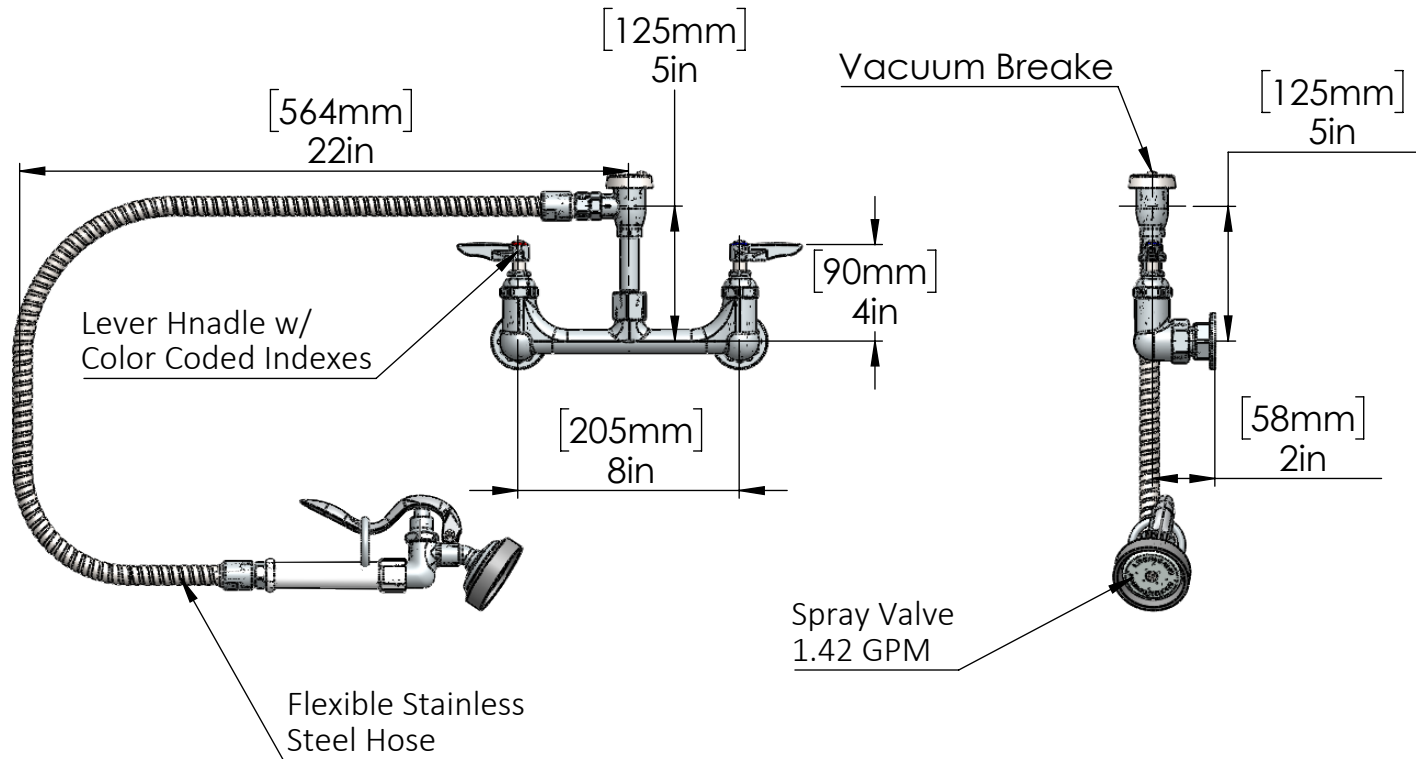

PART NO.-

C8593.Line drawing

TITLE-

8" Center Wall Mount Utility Spray

All dimensions are in inches, mm (in bracket)

ALUIDS

Note:- Information provided for reference only.

* This document and the information thereon is the property of Krome Dispense Pvt Ltd. & its subsidiaries. Any reproduction in part or as a whole without the written permission of Krome Dispense Pvt Ltd. is prohibited.