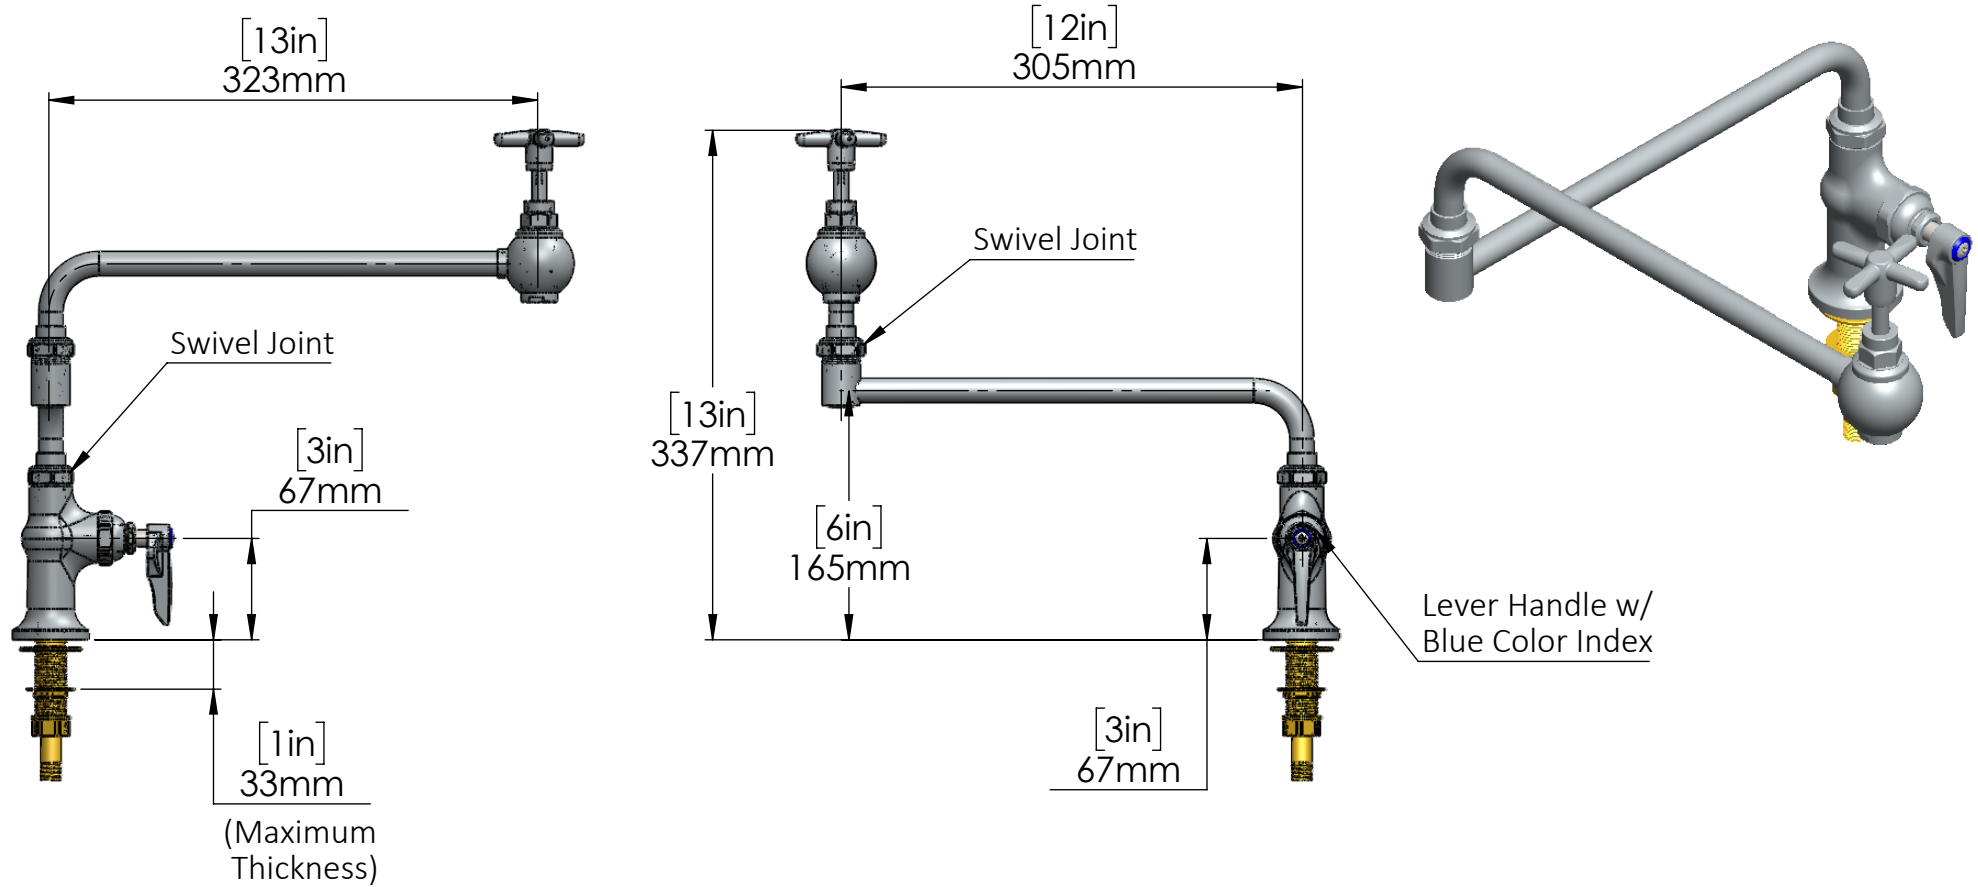

PART NO.-

C8625

TITLE- Single Hole Single Lever Deck Mount Pot Filler Faucet with 24" Jointed Spout

ALUIDS

Note:- Information provided for reference only.

All dimensions are in mm, Inches (in bracket)

* This document and the information thereon is the property of Krome Dispense Pvt Ltd. & its subsidiaries. Any reproduction in part or as a whole without the written permission of Krome Dispense Pvt Ltd. is prohibited.