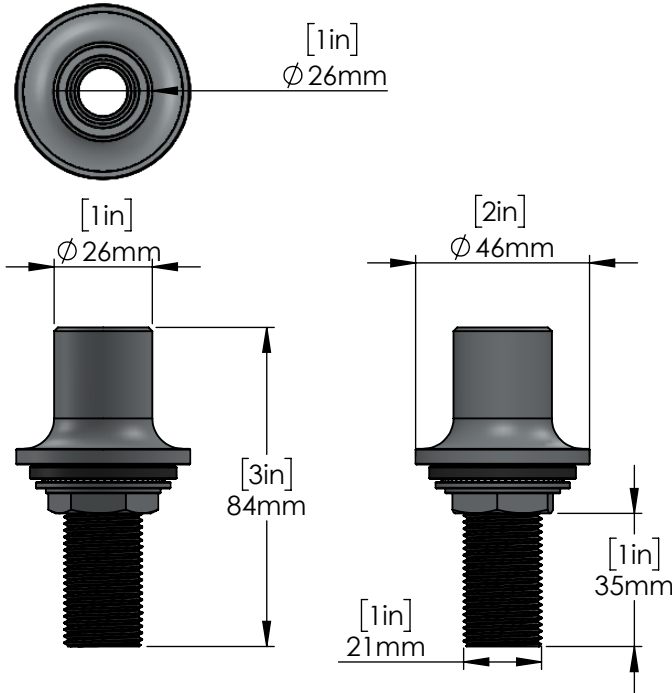

For Residential and Commercial Applications

Job Name _____
 Job Location _____
 Engineer _____
 Approval _____

Contractor _____
 Approval _____
 Contractor's P.O. No. _____
 Representative _____

Series:

Deck Mounted Base Faucet for Rigid Spout
 C8639

Features & Benefits:

- Suitable for Heavy-duty – platinum series spouts.
- Installation is easy and quick also
- Easy to clean and maintain
- Chrome-plated Finish
- Lead-Free Brass Construction
- 1/2" Male Connection