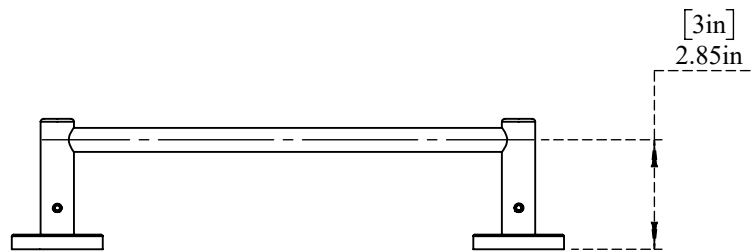

PART NO.-

C9011 Line Drawing

TITLE-

12" Mitered Towel Bar - Bright Polished SS  
Line Drawing

	<b>Note:-</b> Information provided for reference only.
* This document and the information thereon is the property of Krome Dispense Pvt Ltd. & its subsidiaries. Any reproduction in part or as a whole without the written permission of Krome Dispense Pvt Ltd. is prohibited.	

All dimensions are in mm , inches(in bracket)