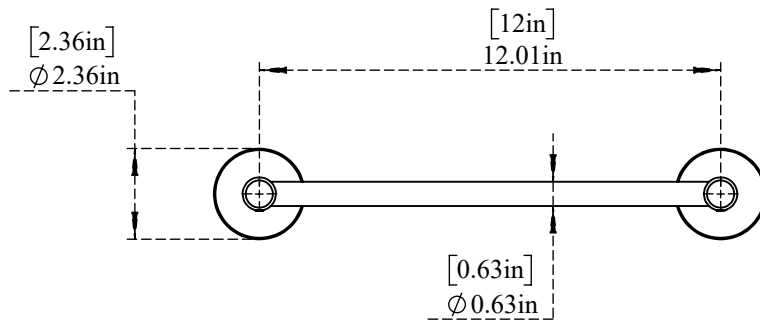

PART NO.-

C9011 Line Drawing

TITLE-

12" Mitered Towel Bar - Bright Polished SS  
Line Drawing

	<b>Note:-</b> Information provided for reference only.
* This document and the information thereon is the property of Krome Dispense Pvt Ltd. & its subsidiaries. Any reproduction in part or as a whole without the written permission of Krome Dispense Pvt Ltd. is prohibited.	

All dimensions are in mm , inches(in bracket)