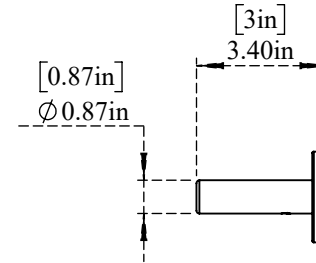

PART NO.-

C9011 Line Drawing

TITLE-

12" Mitered Towel Bar - Bright Polished SS  
Line Drawing

	<b>Note:-</b> Information provided for reference only.
* This document and the information thereon is the property of Krome Dispense Pvt Ltd. & its subsidiaries. Any reproduction in part or as a whole without the written permission of Krome Dispense Pvt Ltd. is prohibited.	

All dimensions are in mm , inches(in bracket)