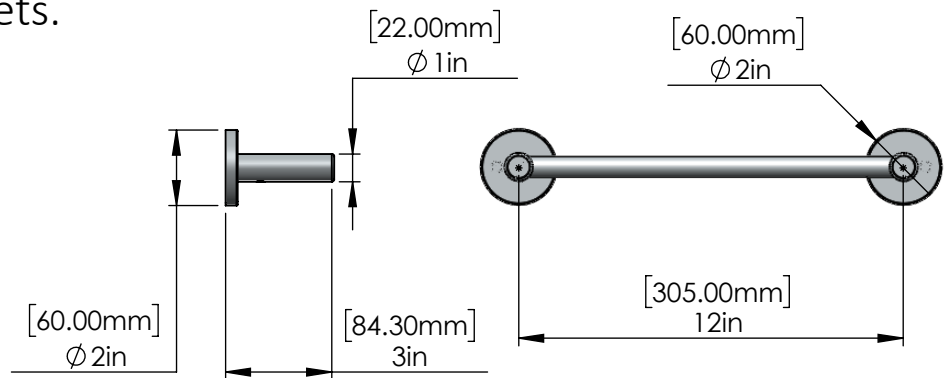

Size: 12"

Features & Benefits:

- EASY INSTALLATION
- Stainless steel Material
- Ideal for use in kitchen, bedrooms bathrooms, and closets.

Material:

- Stainless Steel

Finished :

- Polished Finish

NOTICE