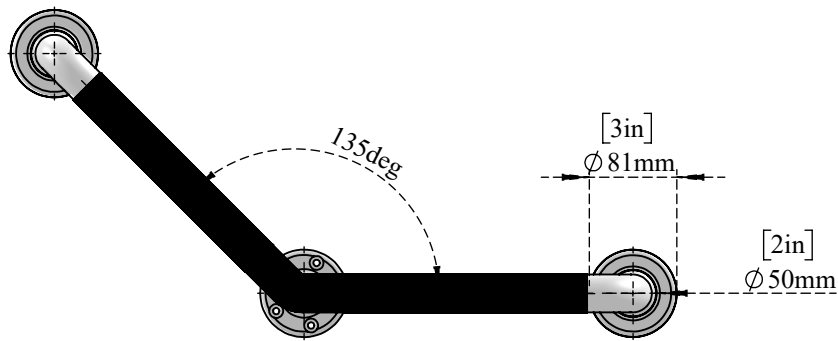

PART NO.-

C9012 Line Drawing

TITLE- 135 Degree Angle Grab Bar – ABS 12" pipe C9012

Note : Height can be vary

ALUIDS

Note:- Information provided for reference only.

* This document and the information thereon is the property of Krome Dispense Pvt Ltd. &its subsidiaries. Any reproduction in part or as a whole without the written permission of Krome Dispense Pvt Ltd. is prohibited.

All dimensions are in inches, mm (in bracket)