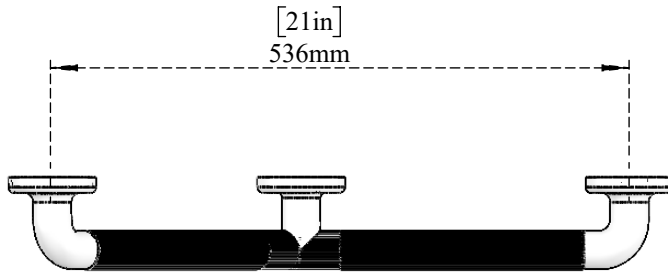

PART NO.-

C9012 Line Drawing

TITLE- 135 Degree Angle Grab Bar – ABS 12" pipe C9012

Note : Height can be vary

ALUIDS

Note:- Information provided for reference only.

* This document and the information thereon is the property of Krome Dispense Pvt Ltd. &its subsidiaries. Any reproduction in part or as a whole without the written permission of Krome Dispense Pvt Ltd. is prohibited.

All dimensions are in inches, mm (in bracket)