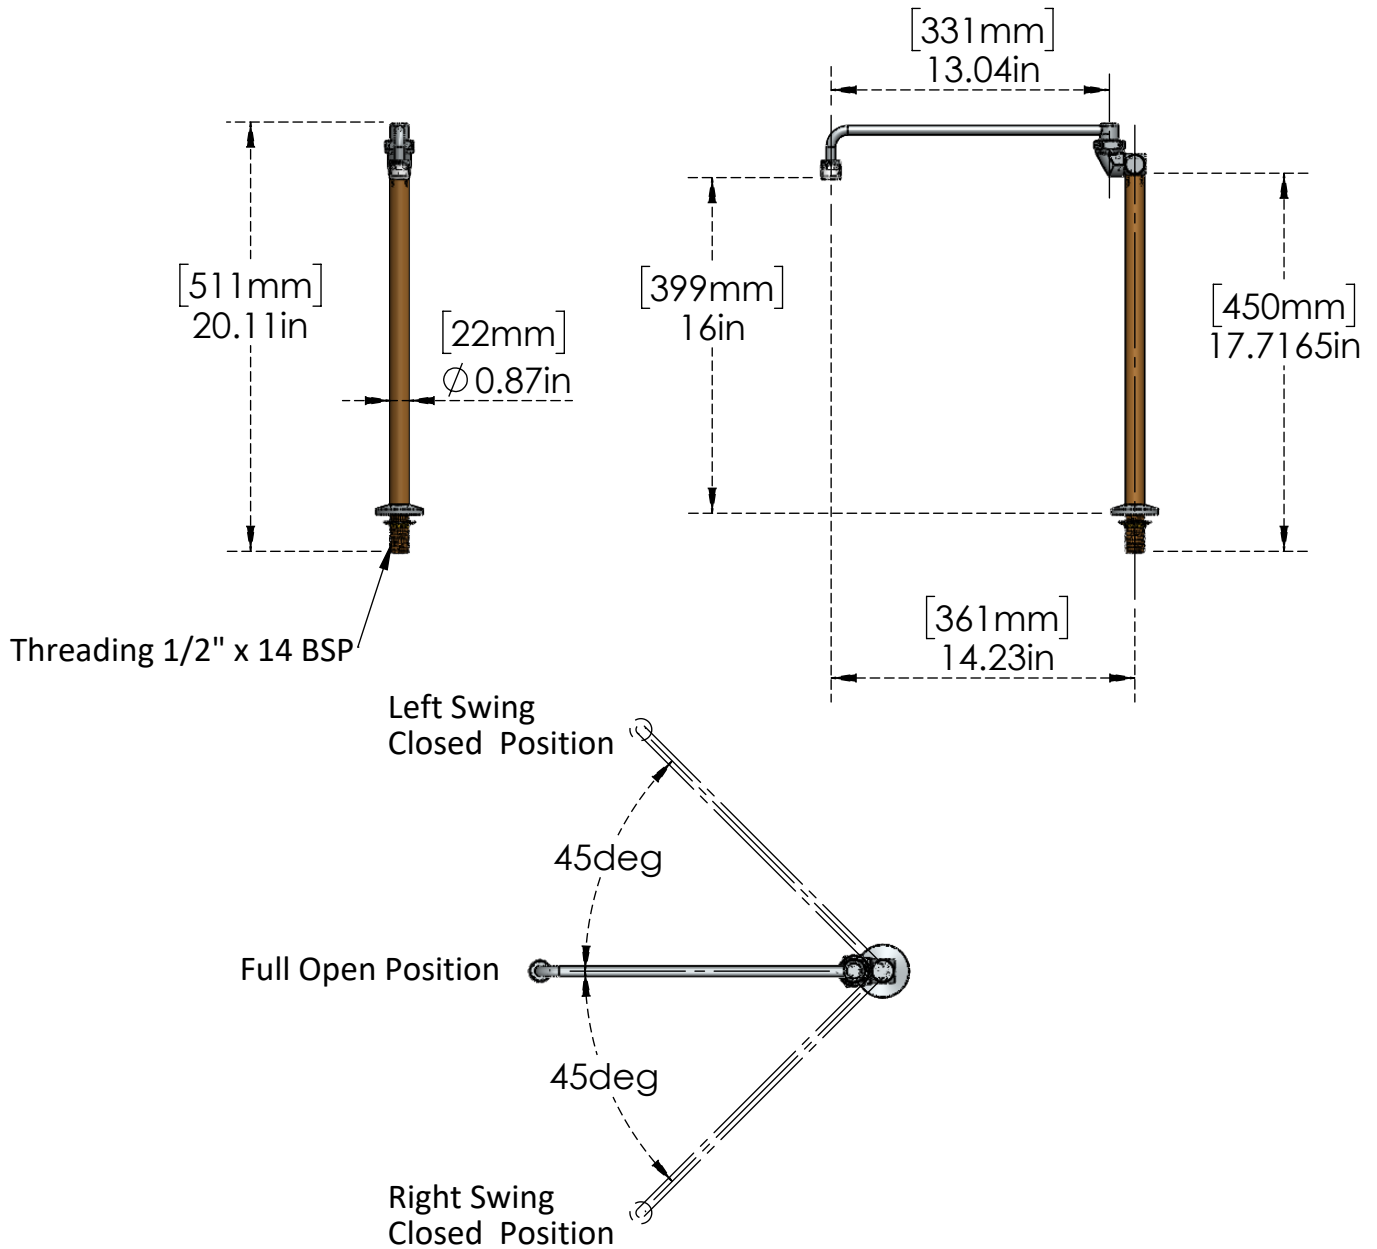

Product Dimensions:-

Copyright © 2017 Krome USA Inc. All Rights Reserved

Options Available:

Part Number	Name	Length
C8841-17	Extended Pedestal Chinese Wok Faucet, 1/2" NPT Male Inlet, 6" Outlet Clearance-17 " Swing spout	17"