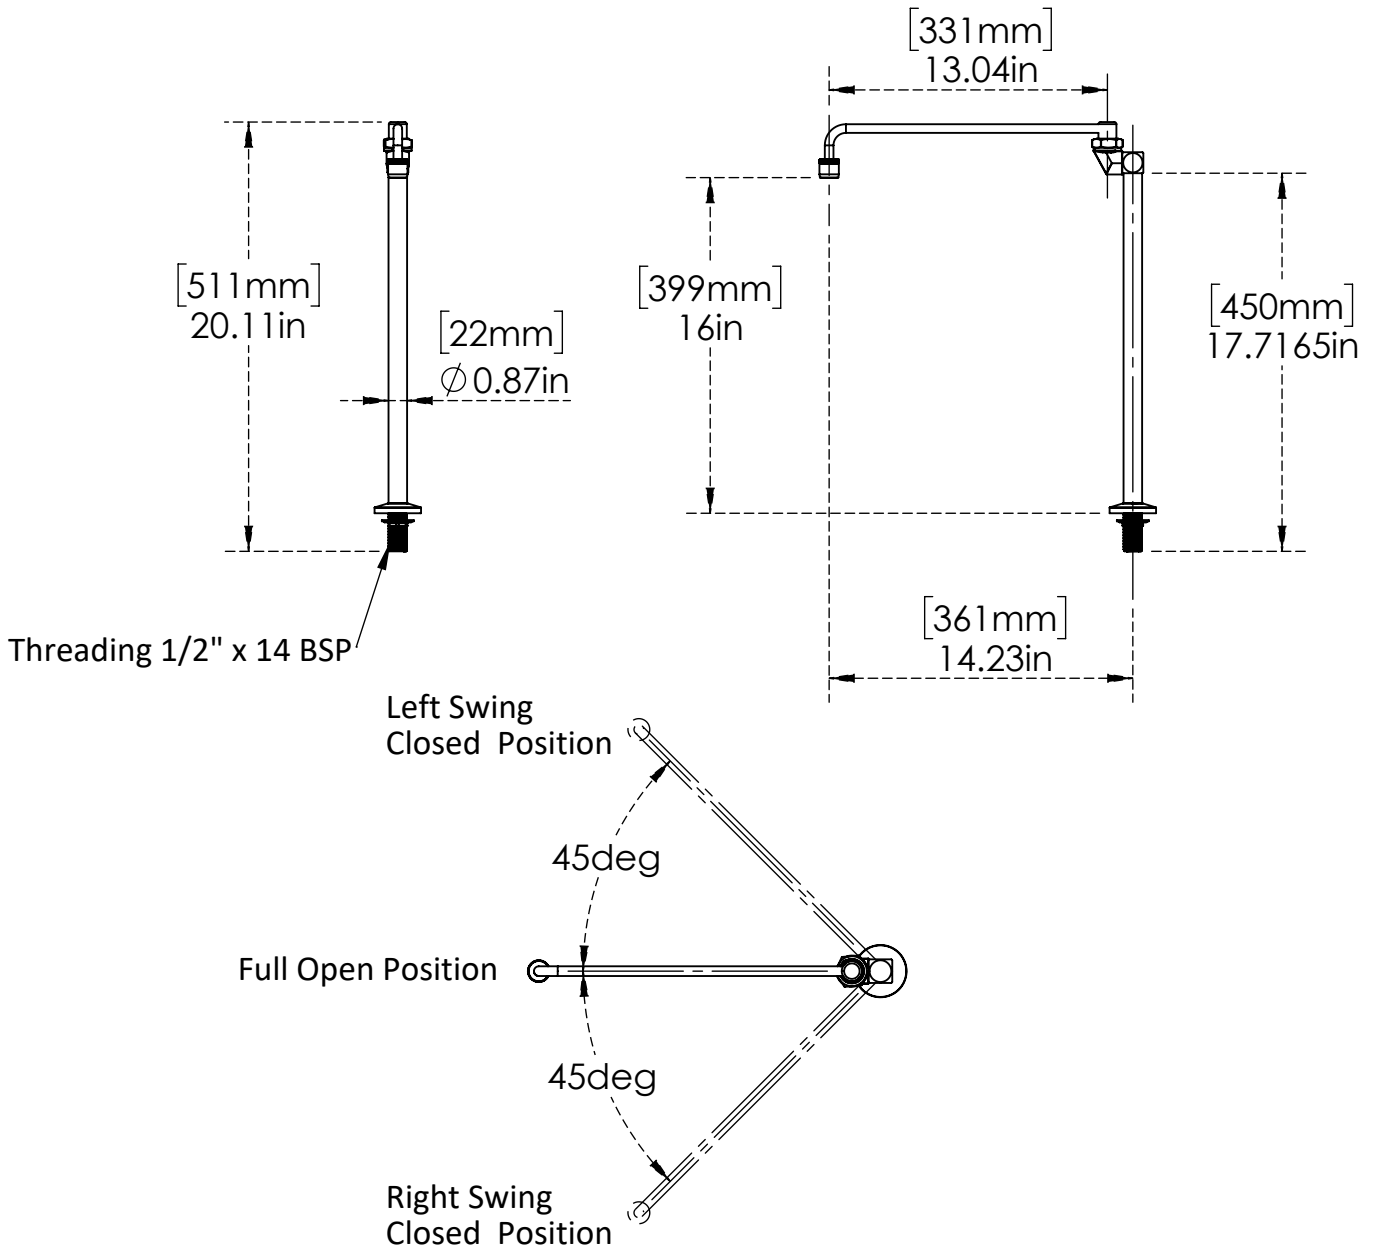

Features & Benefits:

- Pedestal Chinese Wok Faucet w/ chrome plated brass body
- 2.2 GPM flow aerator
- 1/2" NPT Male Inlet threads
- 16" Outlet Height Clearance

C8841

Polished Chrome

Warranty: Three Year (Limited)

Product Dimensions:-

Copyright © 2017 Krome USA Inc. All Rights Reserved

Options Available:

| Part Number | Name | Length |
|-------------|---|--------|
| C8841-17 | Extended Pedestal Chinese Wok Faucet, 1/2" NPT Male Inlet, 6" Outlet Clearance-17 " Swing spout | 17" |