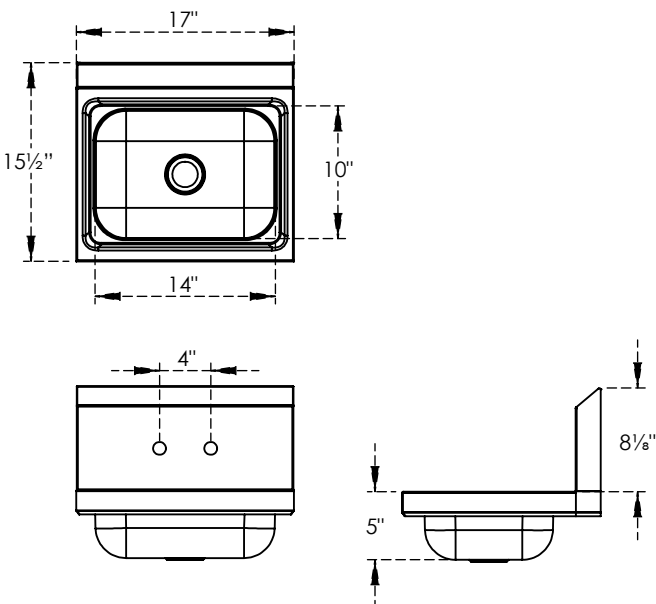

For Residential and Commercial Applications

Job Name _____
 Job Location _____
 Engineer _____
 Approval _____

Contractor _____
 Approval _____
 Contractor's P.O. No. _____
 Representative _____

Series: Stainless Steel Wall Mounted Hand Sink with 4" Centre Wall Mounted Faucet and 1-1/2" P-trap 14"X10"

Part No-9300-PT-F

Features & Benefits:

- No sharp Edges
- Rust and Corrosion resistance
- Round arc corners
- 4" Wall Mount Work Board Faucet with 4-1/4" Wide Gooseneck Spout Included
- Included 1-1/2" P-trap that create water barriers for reverse drain
- Drain Included
- Wall Mounting Strip Included

Options Available:

Part No.	Size	Bowl Dim.	Centre	Included Faucet	Drain Size	P-Trap
C9300	17" x 15½"	14"L x 10"W x 5"	4" Centre	-	1-½"	-
C9300-F	17" x 15½"	14"L x 10"W x 5"	4" Centre	C8276	1-½"	-
C9300-RS	17" x 15½"	14"L x 10"W x 5"	4" Centre	-	1-½"	-
C9300-RS-F	17" x 15½"	14"L x 10"W x 5"	4" Centre	C8276	1-½"	-
C9300-LS	17" x 15½"	14"L x 10"W x 5"	4" Centre	-	1-½"	-
C9300-LS-F	17" x 15½"	14"L x 10"W x 5"	4" Centre	C8276	1-½"	-
C9300-DS	17" x 15½"	14"L x 10"W x 5"	4" Centre	-	1-½"	-
C9300-DS-F	17" x 15½"	14"L x 10"W x 5"	4" Centre	C8276	1-½"	-
C9300-DS-F-PT	17" x 15½"	14"L x 10"W x 5"	4" Centre	C8276	1-½"	C8356

Dimensions:

Material:

- 304 Stainless Steel

NOTICE

The information contained herein is not intended to replace the full product installation and safety information available or the experience of a trained product installer. You are required to thoroughly read all installation instructions and product safety information before beginning the installation of this product.