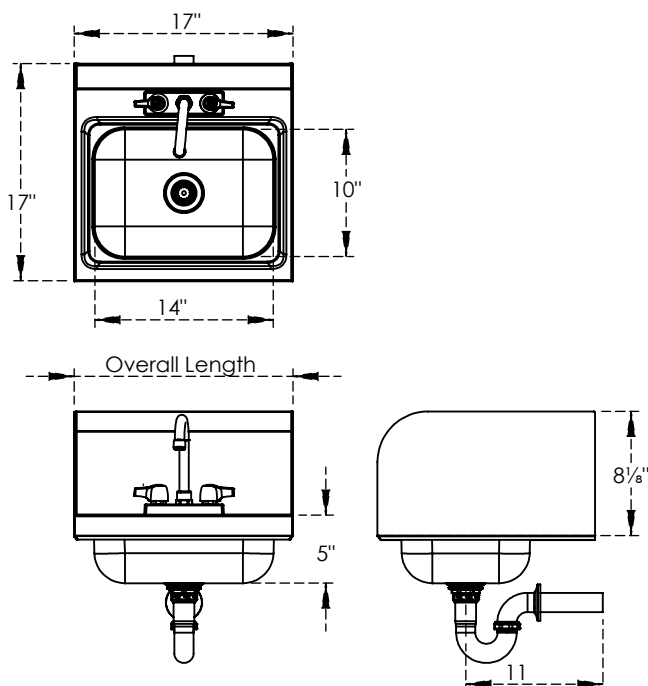

For Residential and Commercial Applications

Job Name _____
 Job Location _____
 Engineer _____
 Approval _____

Contractor _____
 Approval _____
 Contractor's P.O. No. _____
 Representative _____

Series: Stainless Steel Deck Mounted Hand Sink with Dual Splash Deck Mounted Faucet 14"X10" and 1-1/2" P-trap

Part No. C9400-DS-F-PT

Features & Benefits:

- Wall Mounting Hanging Strip Included
- Drain Included
- No sharp Edges
- Rust and Corrosion resistance
- Faucet with 4-1/4" Wide Gooseneck Spout
- Included 1-1/2" P-trap that create water barriers for reverse drain
- Side Splash Prevent water from splashing

Options Available :

Part No.	Size	Bowl Dim.	Centre	Included Faucet	Drain Size	P-Trap
C9400	17" x 17"	14"L x 10"W x 5"	4" Centre		1-½ "	-
C9400-F	17" x 17"	14"L x 10"W x 5"	4" Centre	C8296	1-½ "	-
C9400-DS	17" x 17"	14"L x 10"W x 5"	4" Centre	-	1-½ "	-
C9400-DS-F	17" x 17"	14"L x 10"W x 5"	4" Centre	C8296	1-½ "	-
C9400-PT-F	17" x 17"	14"L x 10"W x 5"	4" Centre	C8296	1-½ "	C8356

Dimensions:

Material:

304 Stainless Steel

NOTICE

The information contained herein is not intended to replace the full product installation and safety information available or the experience of a trained product installer. You are required to thoroughly read all installation instructions and product safety information before beginning the installation of this product.