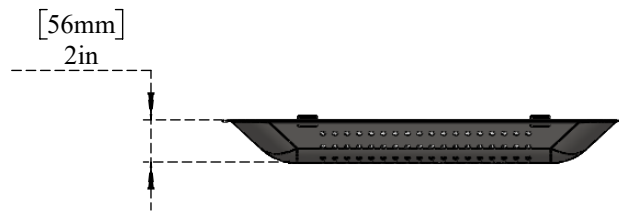

PART NO.- C8261 Line Drawing

TITLE- Stainless Steel Pre-Rinse Drain Basket – 2 1/4" Deep

All dimensions are in inches, mm (in bracket)

ALUIDS

Note:- Information provided for reference only.

* This document and the information thereon is the property of Krome Dispense Pvt Ltd. & its subsidiaries. Any reproduction in part or as a whole without the written permission of Krome Dispense Pvt Ltd. is prohibited.