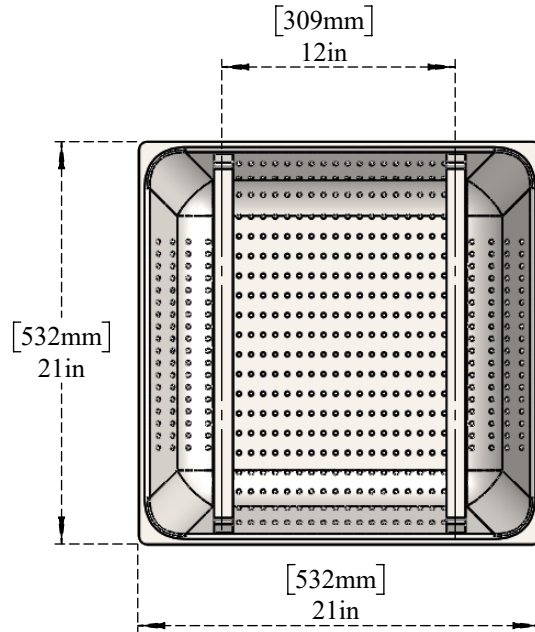

PART NO.- C8261 Line Drawing

TITLE- Stainless Steel Pre-Rinse Drain Basket – 2 1/4" Deep

All dimensions are in inches, mm (in bracket)

ALUIDS

Note:- Information provided for reference only.

* This document and the information thereon is the property of Krome Dispense Pvt Ltd. & its subsidiaries. Any reproduction in part or as a whole without the written permission of Krome Dispense Pvt Ltd. is prohibited.