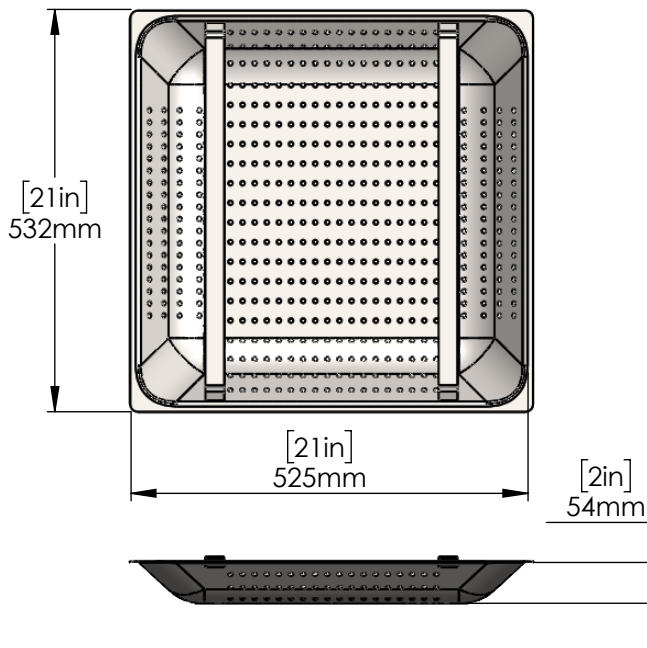

For Residential and Commercial Applications

Job Name _____
Job Location _____
Engineer _____
Approval _____

Contractor _____
Approval _____
Contractor's P.O. No. _____
Representative _____

Series:

Stainless Steel Pre-Rinse Drain Basket – 2 1/4" Deep
C8261

Features & Benefits:

- Pre-Rinse Basket with Slide Bar
- Stainless steel construction for durability
- Suitable for 20" L x 20" W x 2-1/4" D pre-rinse sink bowls
- Lip attachment provides a seamless connection
- Includes 2 slider rails
- Makes dishwashing station accessories versatile and budget friendly.
- Material Stainless Steel
- Finish Polished Stainless