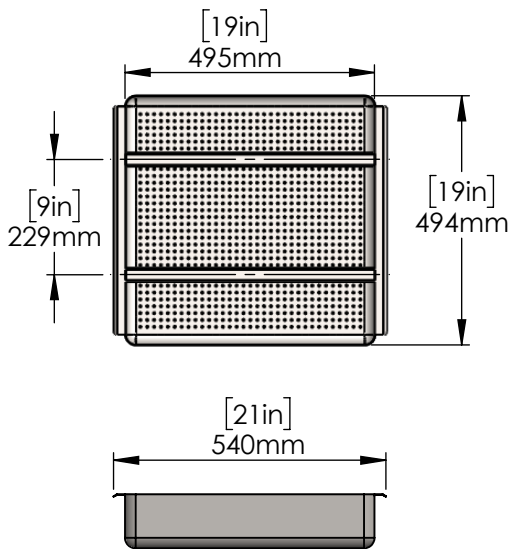

### Stainless Steel Pre-Rinse Drain Basket – 4" Deep C8262