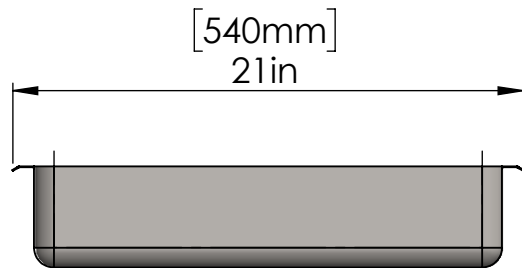

PART NO.-

C8262 line drawing

TITLE-

Stainless Steel Pre-Rinse Drain Basket – 4" Deep

All dimensions are in inches, mm (in bracket)

ALUIDS

Note:- Information provided for reference only.

* This document and the information thereon is the property of Krome Dispense Pvt Ltd. & its subsidiaries. Any reproduction in part or as a whole without the written permission of Krome Dispense Pvt Ltd. is prohibited.