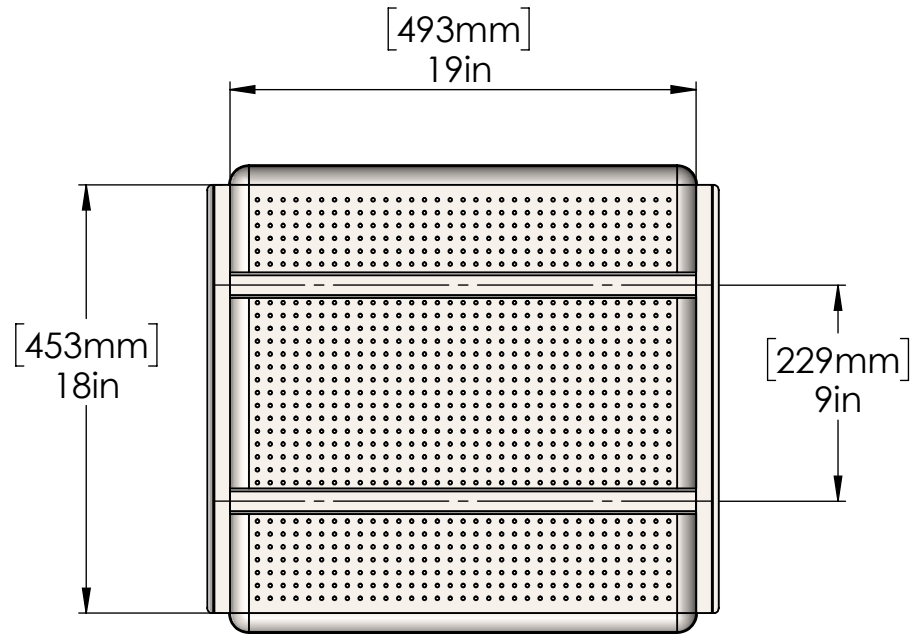

PART NO.-

C8262 line drawing

TITLE-

Stainless Steel Pre-Rinse Drain Basket – 4" Deep

All dimensions are in inches, mm (in bracket)

ALUIDS

Note:- Information provided for reference only.

* This document and the information thereon is the property of Krome Dispense Pvt Ltd. & its subsidiaries. Any reproduction in part or as a whole without the written permission of Krome Dispense Pvt Ltd. is prohibited.