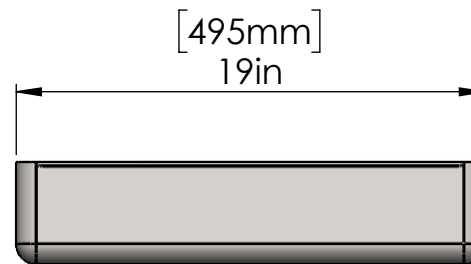

PART NO.-

C8262 line drawing

TITLE-

Stainless Steel Pre-Rinse Drain Basket – 4" Deep

All dimensions are in inches, mm (in bracket)

ALUIDS

Note:- Information provided for reference only.

* This document and the information thereon is the property of Krome Dispense Pvt Ltd. & its subsidiaries. Any reproduction in part or as a whole without the written permission of Krome Dispense Pvt Ltd. is prohibited.