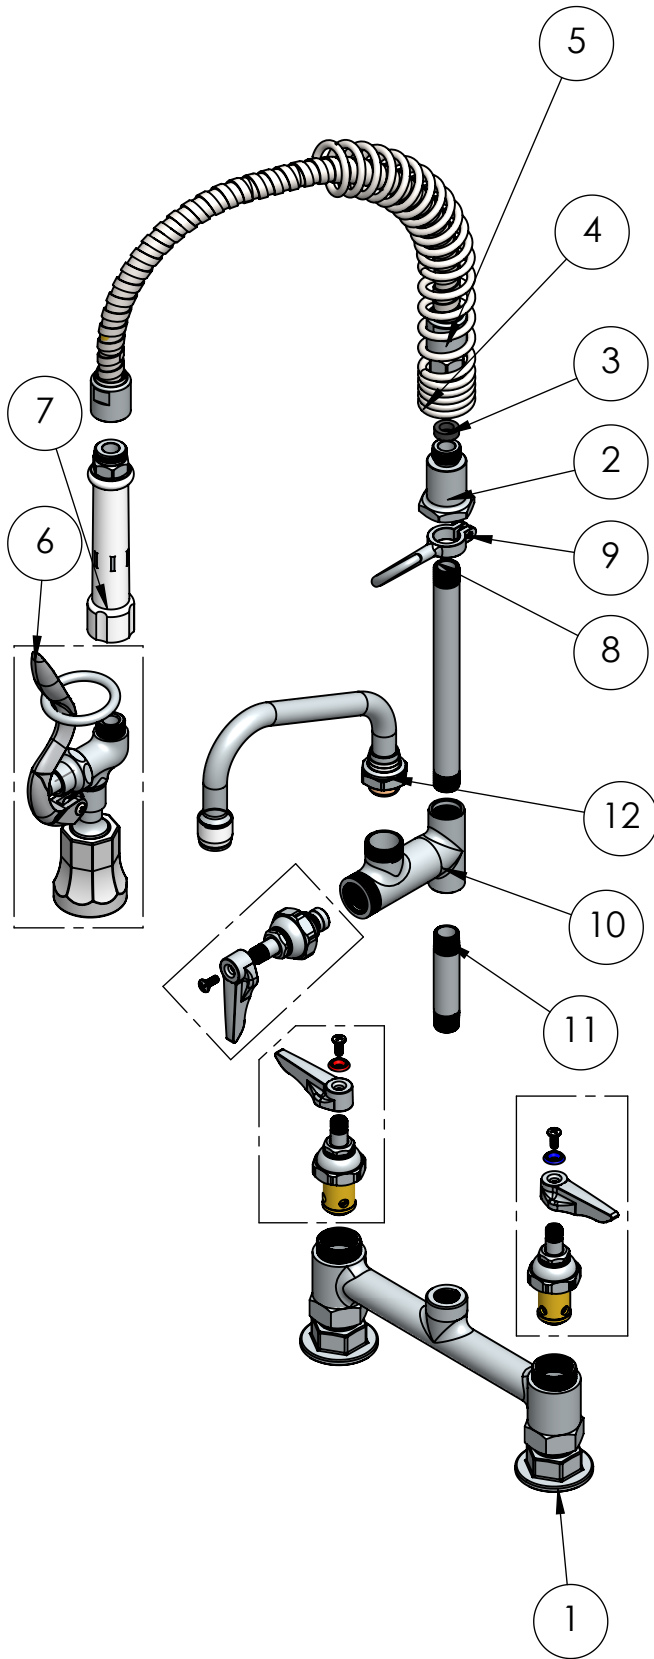

8" Center Deck Mount Space Saver Pre-Rinse and Add-On Faucet with 6" spout 1.15 GPM C8469

ItemNo.	Part No.	Part Name	Material	Qty
1	C8108	Double Pantry Deck Mount Rigid Base Faucet (8" Centres)		1
2	C8126	Spring Holder	C27400 Lead Free Brass	1
3	C8131	Washer	NBR	1
4	C8229	Compact Pre-Rinse Spring	AISI 1020	1
5	C8218.01	18" SS Flexible Pipe assembly, Less Handle		1
6	C8042	Low Flow Spray Valve For Pre Rinse 1.2 GPM		1
7	C8042.21	Extention for Pre Rinse Spray Head		1
8	C8060.01	7" Long x 3/8" MPT Rinser Tube	Brass	1
9	C8066	Pre Rinse Spray Head Rinser Tube Hook		1
10	C8173.50	Add-On faucet Body with Quarter-Turn Eterna Cartridge and Lever Sub-assembly		1
11	C8173.01.02	Nipple, 3/8" NPT x 3"	Lead Free Brass C27400	1
12	C8179	6" Swing Nozzle		1