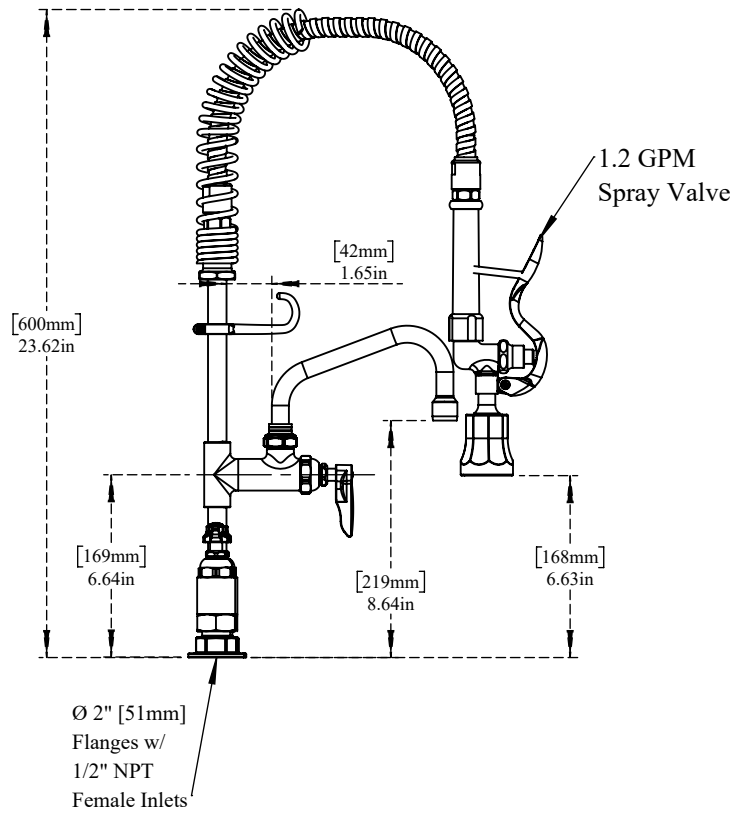

PART NO.-

C8469 Line Drawing

TITLE- 8" Center Deck Mount Space Saver Pre-Rinse and Add-On Faucet with 6" spout

All dimensions are in inches, mm (in bracket)

ALUIDS

Note:- Information provided for reference only.