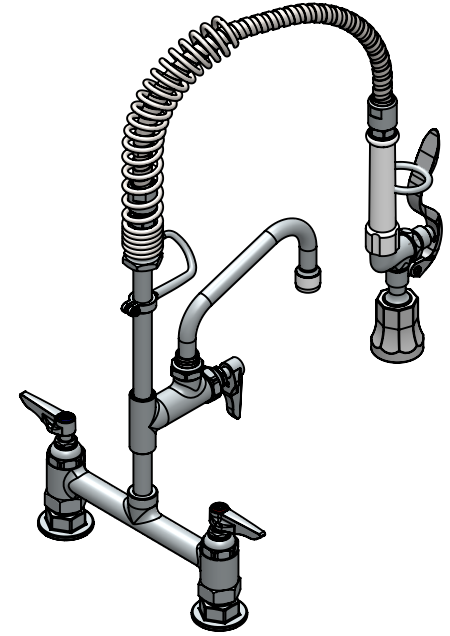

PART NO.-

C8469 Line Drawing

TITLE- 8" Center Deck Mount Space Saver Pre-Rinse and Add-On Faucet with 6" spout

All dimensions are in inches, mm (in bracket)

ALUIDS

Note:- Information provided for reference only.