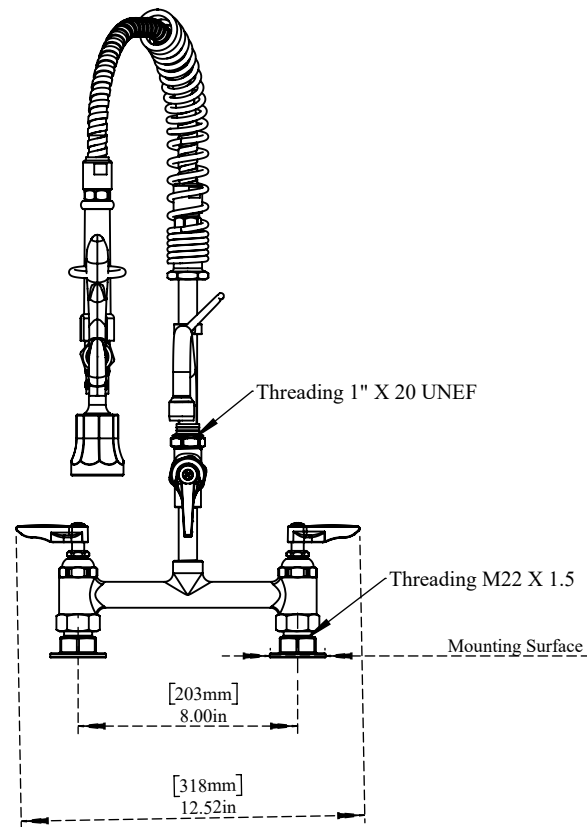

PART NO.-

C8469 Line Drawing

TITLE- 8" Center Deck Mount Space Saver Pre-Rinse and Add-On Faucet with 6" spout

All dimensions are in inches, mm (in bracket)

ALUIDS

Note:- Information provided for reference only.