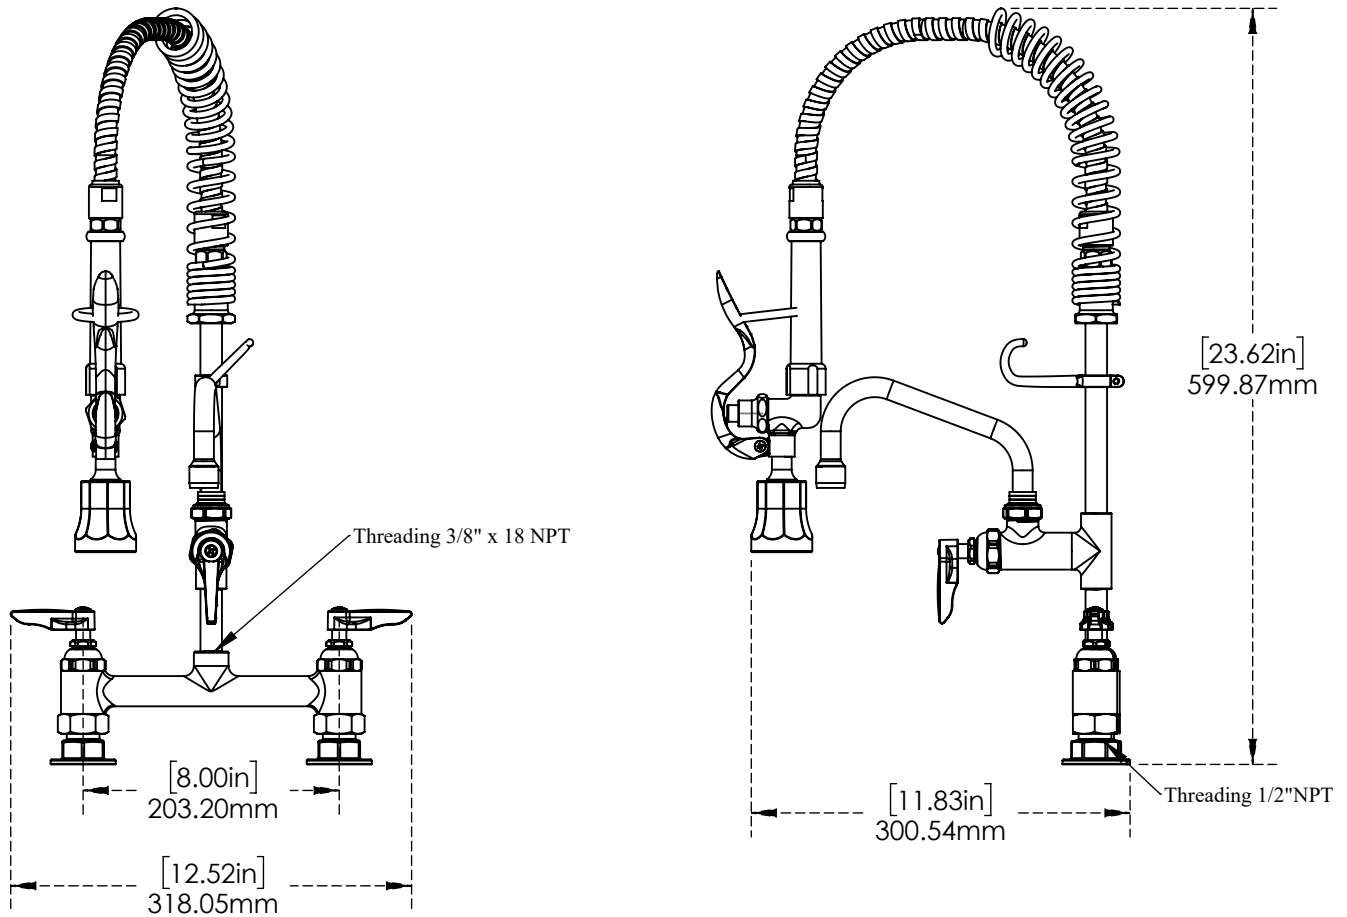

8" Center Deck Mount Space Saver Pre-Rinse and
Add-On Faucet with 6" spout 1.15 GPM
C8469

C8469

Polished Chrome

Features & Benefits:

- Designed to remove food waste from dishes prior to dish washing
- Heavy duty cross head tap
- Stainless steel braided inner hose protecting the hose from splitting in use
- With faucet which can be controlled independently
- You can improve your workflow with the more efficient cleanup process

Options Available:

Part Number	Part Name	Finish	Mount Type
C8468	8" Center Deck Mount Pre-Rinse with Wall Bracket and Add on Faucet with 12" Spout	Polished Chrome	Deck Mount
C8470	8" Center Deck Mount Space Saver Pre-Rinse and Add-On Faucet with 8" spout,	Polished Chrome	Deck Mount