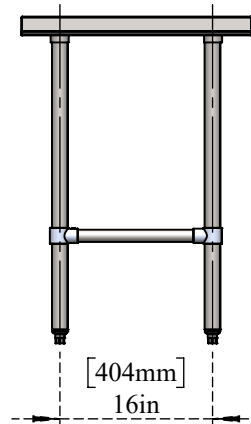

PART NO.-

C9124 Line Drawing

TITLE- 24" x 24" Commercial Open Base Work Table

All dimensions are in inches, mm (in bracket)

ALUIDS

Note:- Information provided for reference only.

* This document and the information thereon is the property of Krome Dispense Pvt Ltd. & its subsidiaries. Any reproduction in part or as a whole without the written permission of Krome Dispense Pvt Ltd. is prohibited.