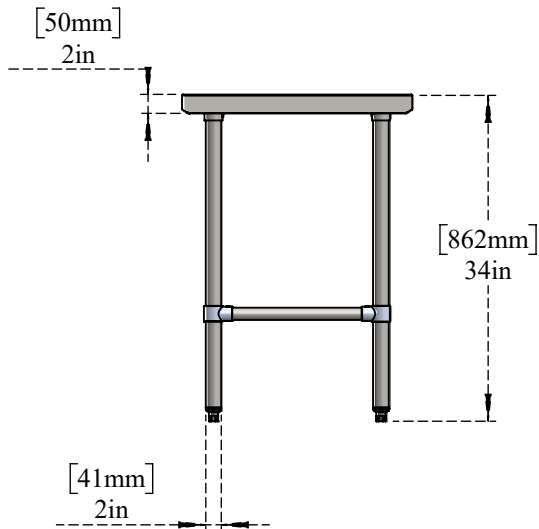

PART NO.-

C9124 Line Drawing

TITLE- 24" x 24" Commercial Open Base Work Table

All dimensions are in inches, mm (in bracket)

ALUIDS

Note:- Information provided for reference only.

* This document and the information thereon is the property of Krome Dispense Pvt Ltd. & its subsidiaries. Any reproduction in part or as a whole without the written permission of Krome Dispense Pvt Ltd. is prohibited.