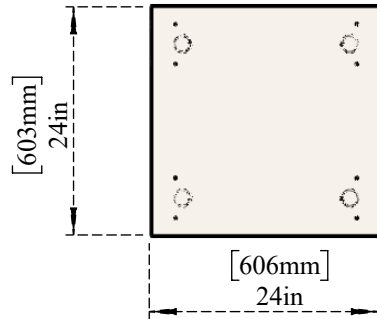

PART NO.-

C9124 Line Drawing

TITLE- 24" x 24" Commercial Open Base Work Table

All dimensions are in inches, mm (in bracket)

ALUIDS

Note:- Information provided for reference only.

* This document and the information thereon is the property of Krome Dispense Pvt Ltd. & its subsidiaries. Any reproduction in part or as a whole without the written permission of Krome Dispense Pvt Ltd. is prohibited.