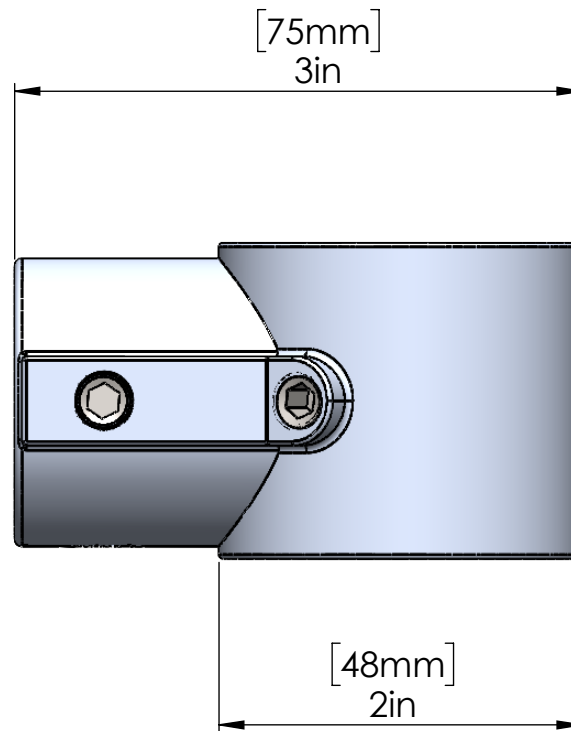

PART NO.-

C9215 Line Drawing

TITLE-

Aluminium Joint Socket with One Connection

All dimensions are in inches, mm (in bracket)

**ALUIDS**

Note:- Information provided for reference only.

\* This document and the information thereon is the property of Krome Dispense Pvt Ltd. & its subsidiaries. Any reproduction in part or as a whole without the written permission of Krome Dispense Pvt Ltd. is prohibited.