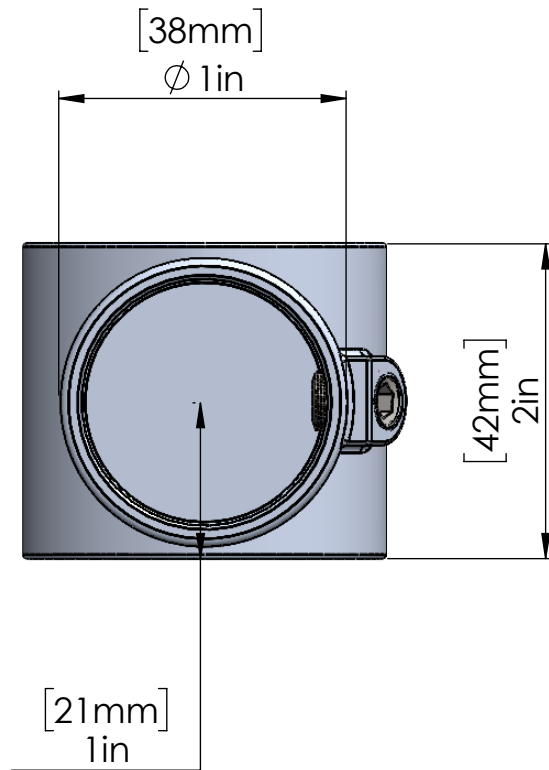

PART NO.-

C9215 Line Drawing

TITLE-

Aluminium Joint Socket with One Connection

All dimensions are in inches, mm (in bracket)

**ALUIDS**

Note:- Information provided for reference only.

\* This document and the information thereon is the property of Krome Dispense Pvt Ltd. & its subsidiaries. Any reproduction in part or as a whole without the written permission of Krome Dispense Pvt Ltd. is prohibited.