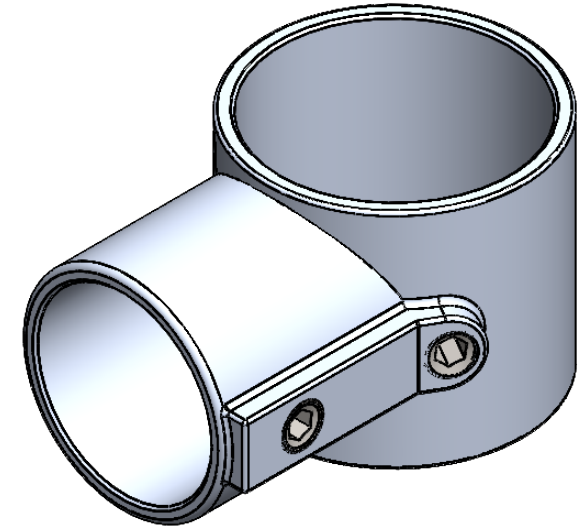

PART NO.-

C9215 Line Drawing

TITLE-

Aluminium Joint Socket with One Connection

All dimensions are in inches, mm (in bracket)

**ALUIDS**

Note:- Information provided for reference only.

\* This document and the information thereon is the property of Krome Dispense Pvt Ltd. & its subsidiaries. Any reproduction in part or as a whole without the written permission of Krome Dispense Pvt Ltd. is prohibited.