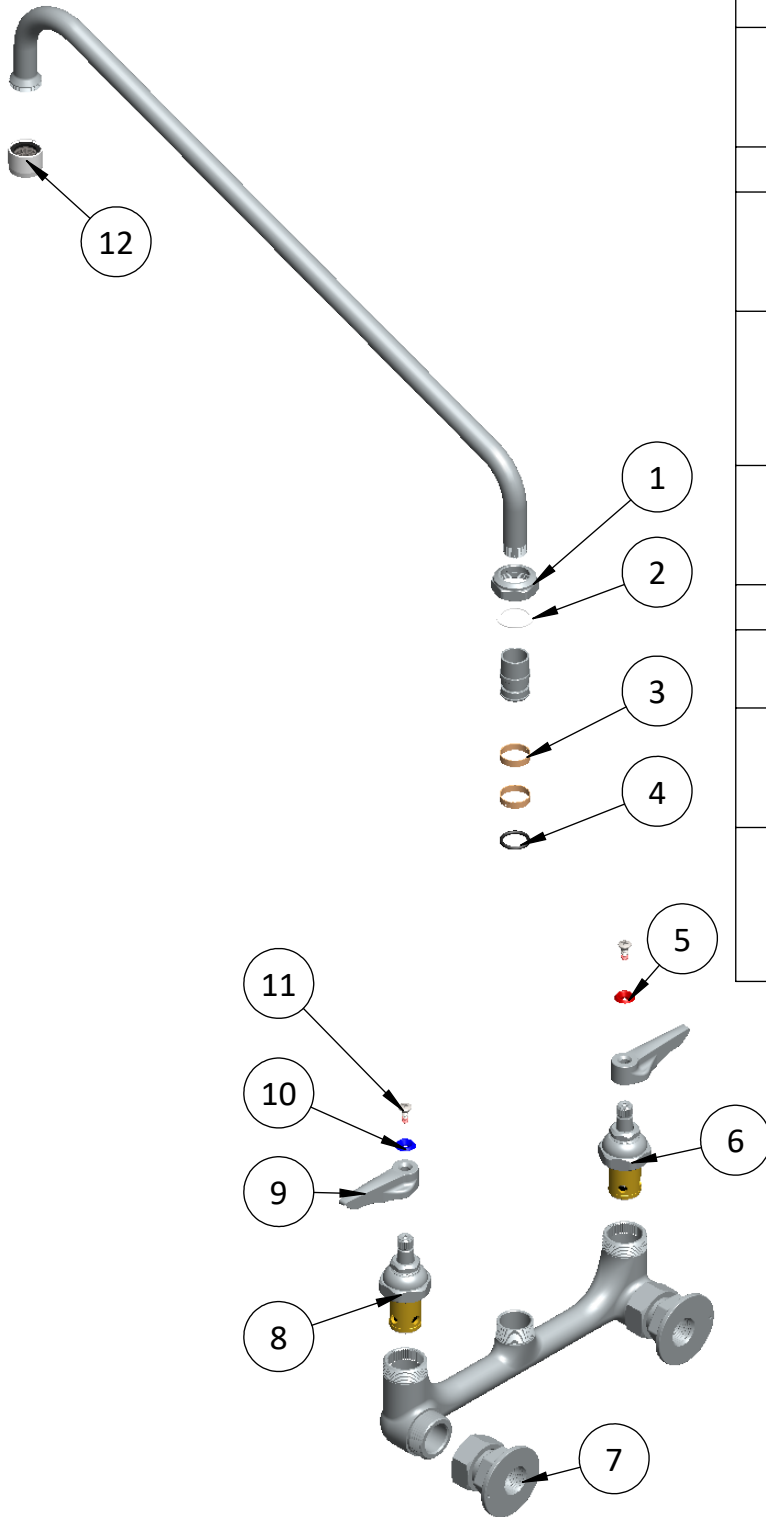

Wall Mount Pantry Faucets

Double Pantry Wall Mount Swivel Base Faucet with 18" Swing Nozzle C8193

ItemNo.	Part No.	Part Name	Qty.
1	C8145.01.03	Swivel Hexnut	1
2	C8145.01.04	Swivel Washer	1
3	C8145.01.05	Swivel Sleeve	2
4	C753.04	O-Ring For Quick Disconnect	1
5	C8136	Hot Index (Red)	1
6	C8134	Spindle Assembly Hot (RH)	1
7	C8121	1/2" NPT Female Eccentric Flange assembly with washer	2
8	C8138	Spindle Assembly Cold (LH)	1
9	C8135	Lever	2
10	C8137	Cold Index (Blue)	1
11	C8139	Oval (Raised Head) Nylock Screw for Handle	2
12	C8202.50	Aerator,Aerator Holder and Rubber washer Sub-Assembly	1